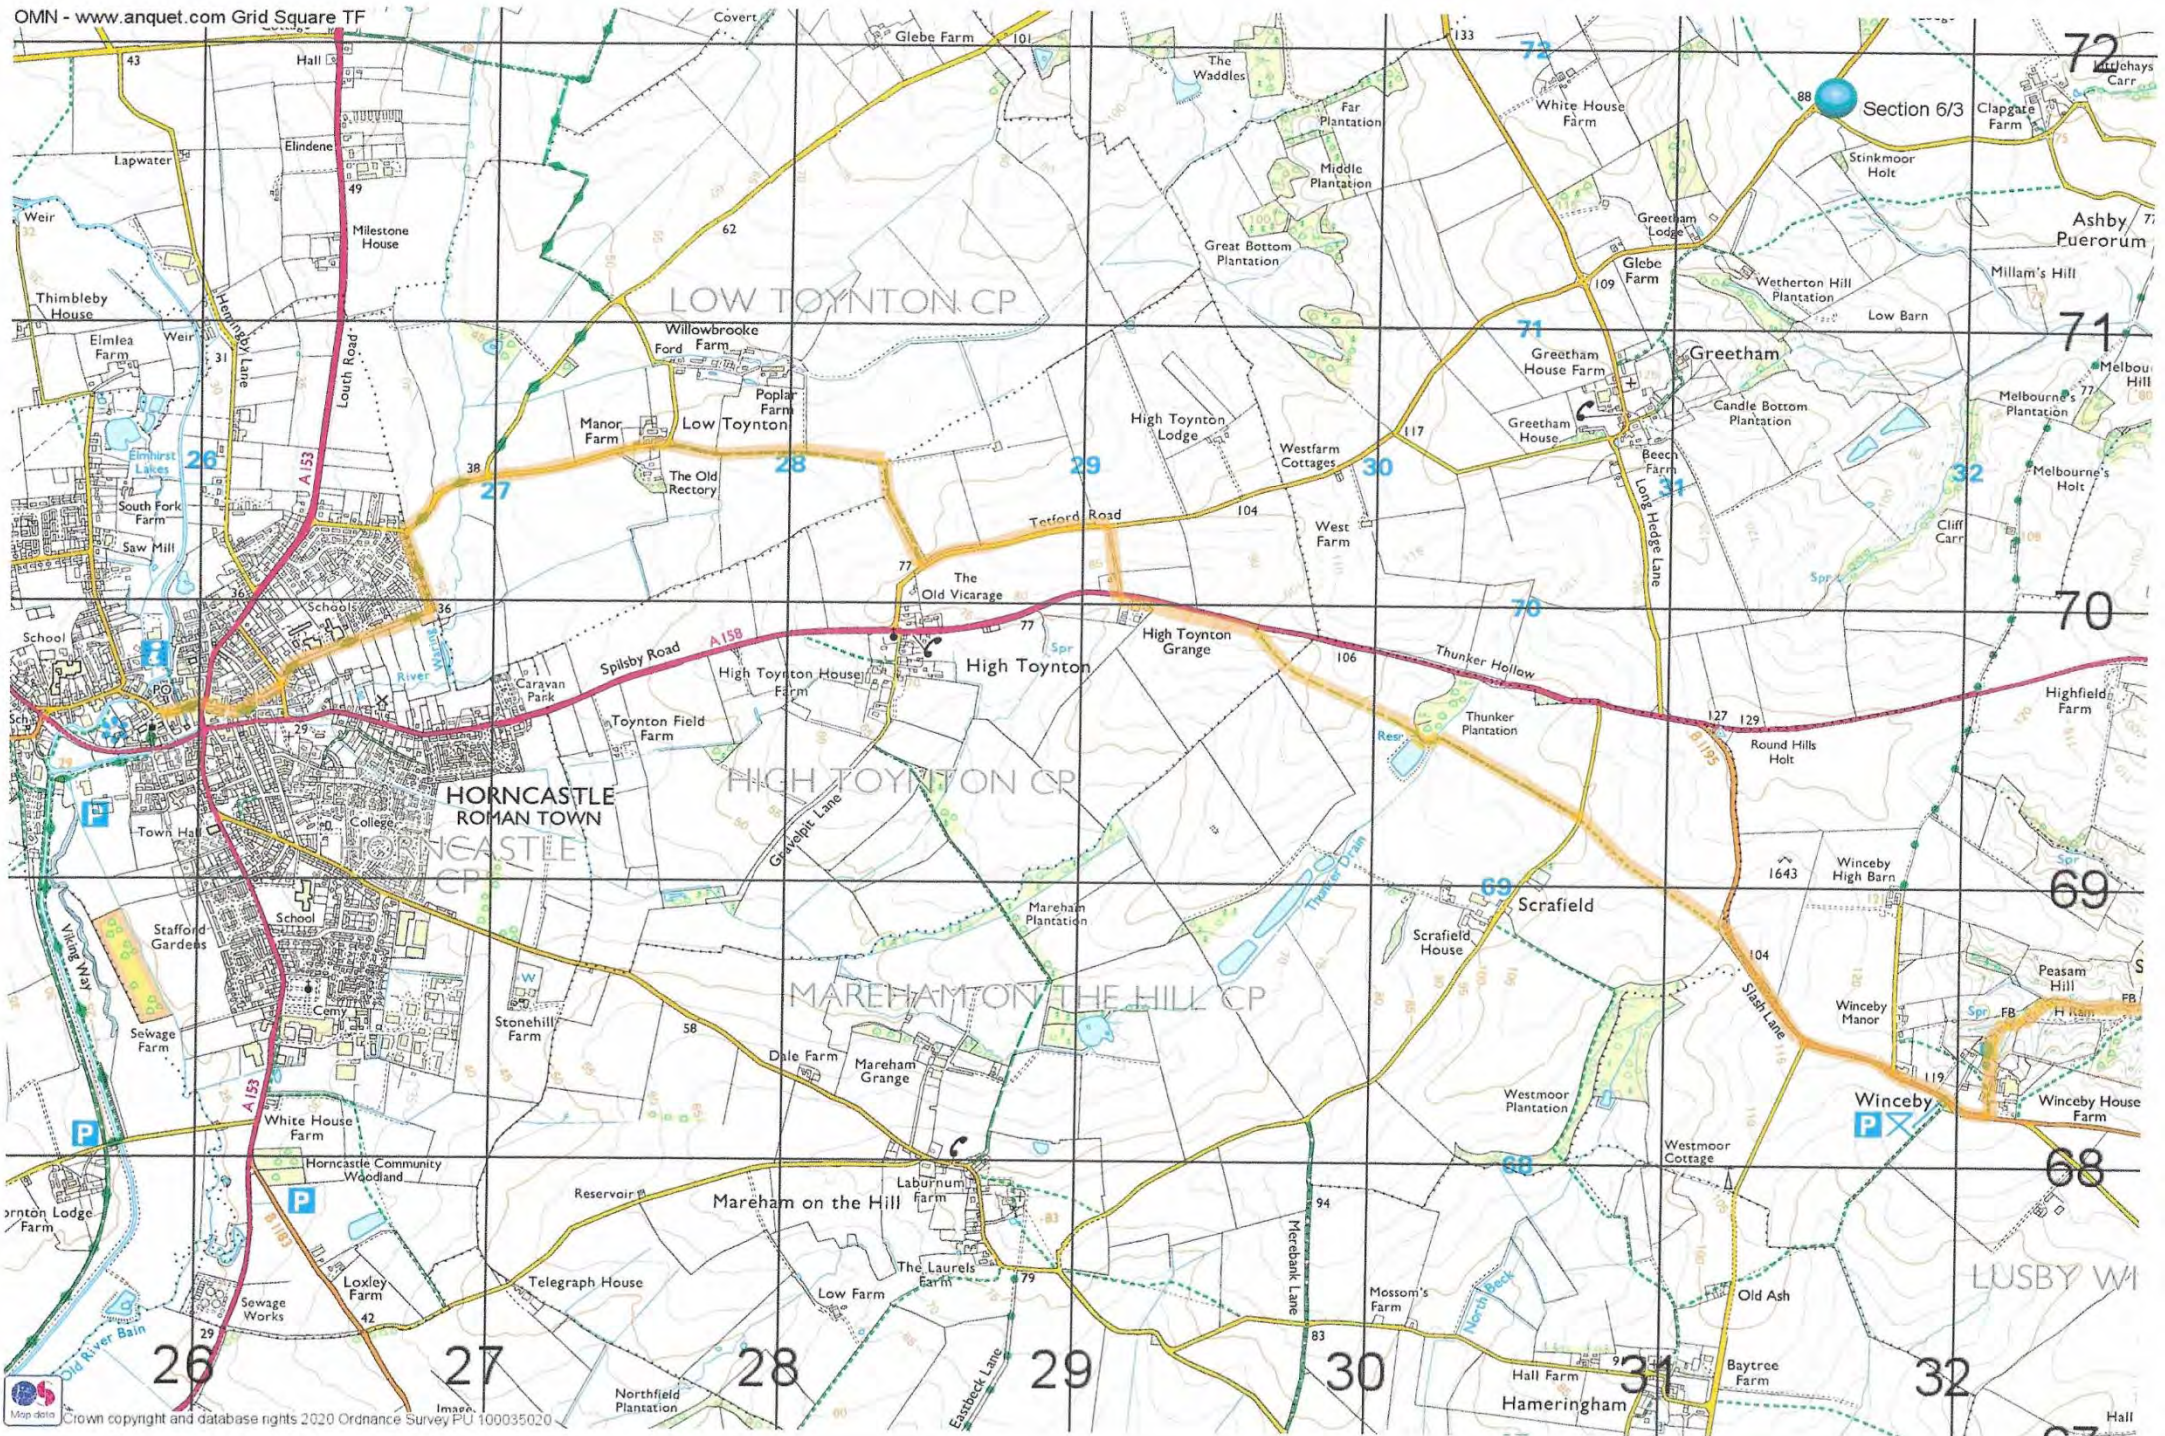

Lindsey Loop Map Section 1/1 Market Rasen to Caistor

OMN - www.anquet.com Grid Square TF

OMN - www.anquet.com Grid squares T:TA B:TF

Lindsey Loop Section 2/1 Caistor to East Ravendale

OMN - www.anquet.com Grid squares T TA B TF

Lindsey Loop Section 3/1 East Ravendale to Louth

OMN - www.anquet.com Grid squares T:TA B:TF

OMN - www.angnet.com Grid squares T:TA B:TF

Lindsey Loop Section 4/1 Louth to Alford

OMN - www.anquet.com Grid Square TF

Lindsey Loop Section 5/1 Alford to Spilsby

OMN - www.anquet.com Grid Square TF

Section 5/2

OMN - www.anquet.com Grid Square TF

Lindsey Loop Section 6/1 Spilsby to Horncastle

Lindsey Loop Section 7/1 Horncastle to Donington on Bain

OMN - www.anquet.com Grid Square TF

Section 7/3

Section 7/3
New Buildings

Lindsey Loop Section 9/1 Donington on Bain to Market Rasen