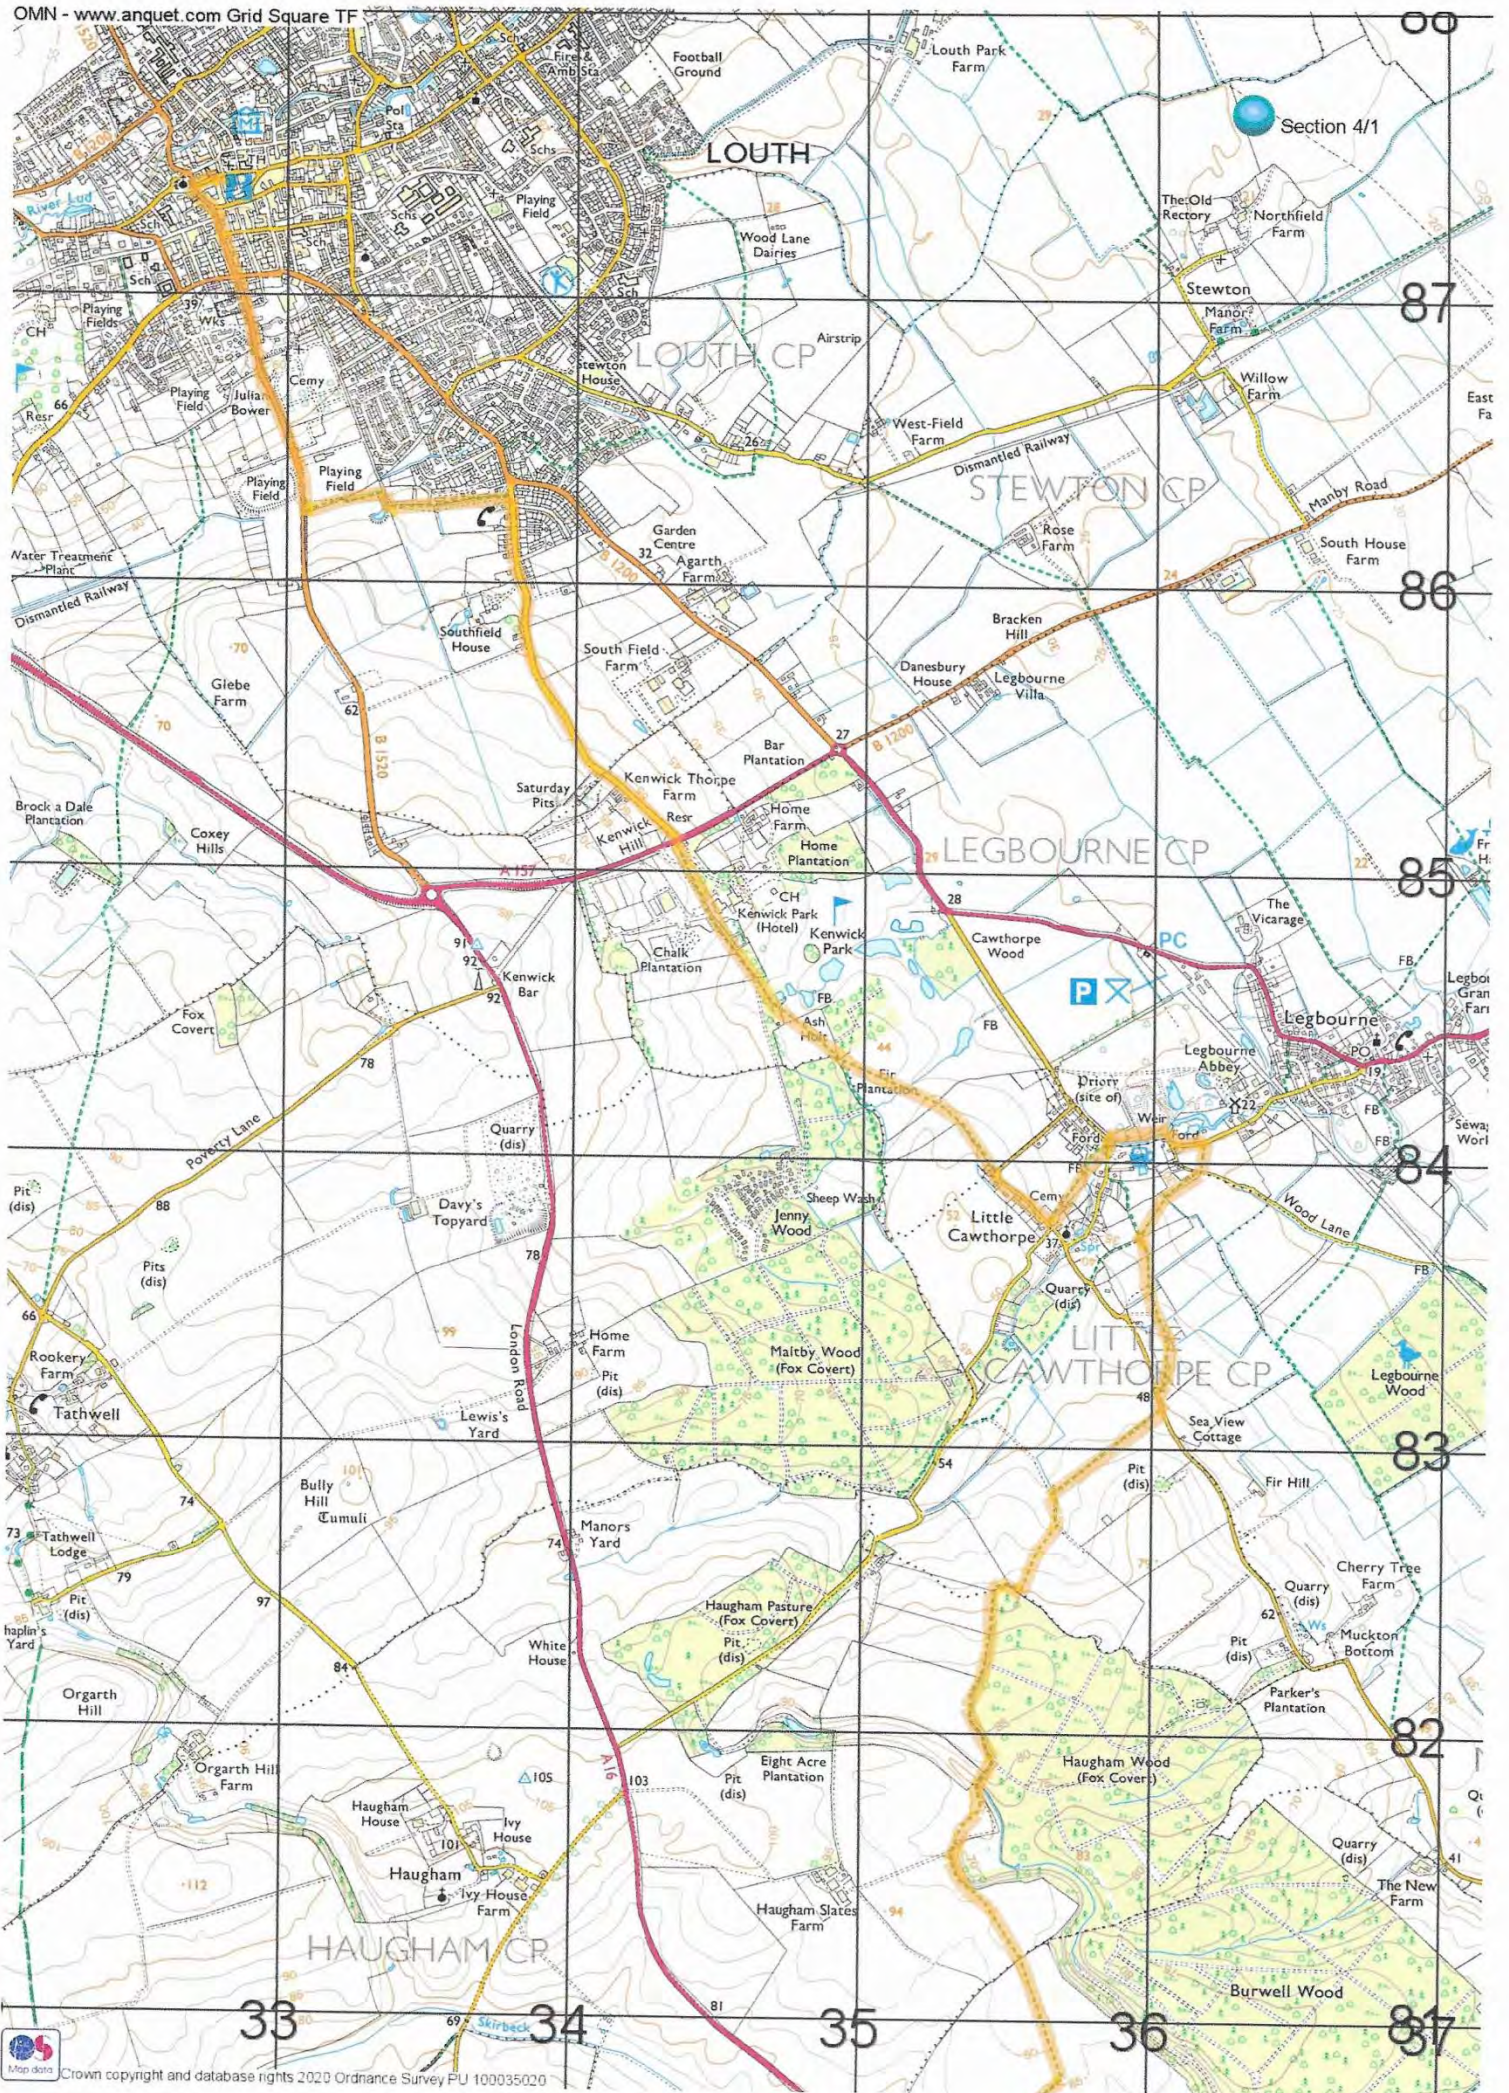

Lindsey Loop Map Section 1/1 Market Rasen to Caistor

OMN - www.anquet.com Grid Square TF

OMN - www.anquet.com Grid squares T:TA B:TF

Lindsey Loop Section 2/1 Caistor to East Ravendale

OMN - www.anquet.com Grid squares T TA B TF

Lindsey Loop Section 3/1 East Ravendale to Louth

OMN - www.anquet.com Grid squares T:TA B:TF

OMN - www.angnet.com Grid squares T:TA B:TF

Lindsey Loop Section 4/1 Louth to Alford

OMN - www.anquet.com Grid Square TF

Lindsey Loop Section 5/1 Alford to Spilsby

OMN - www.anquet.com Grid Square TF

Section 5/2

OMN - www.anquet.com Grid Square TF

Lindsey Loop Section 6/1 Spilsby to Horncastle

Lindsey Loop Section 7/1 Horncastle to Donington on Bain

OMN - www.anquet.com Grid Square TF

Section 7/3

Section 7/3
New Buildings

Lindsey Loop Section 9/1 Donington on Bain to Market Rasen