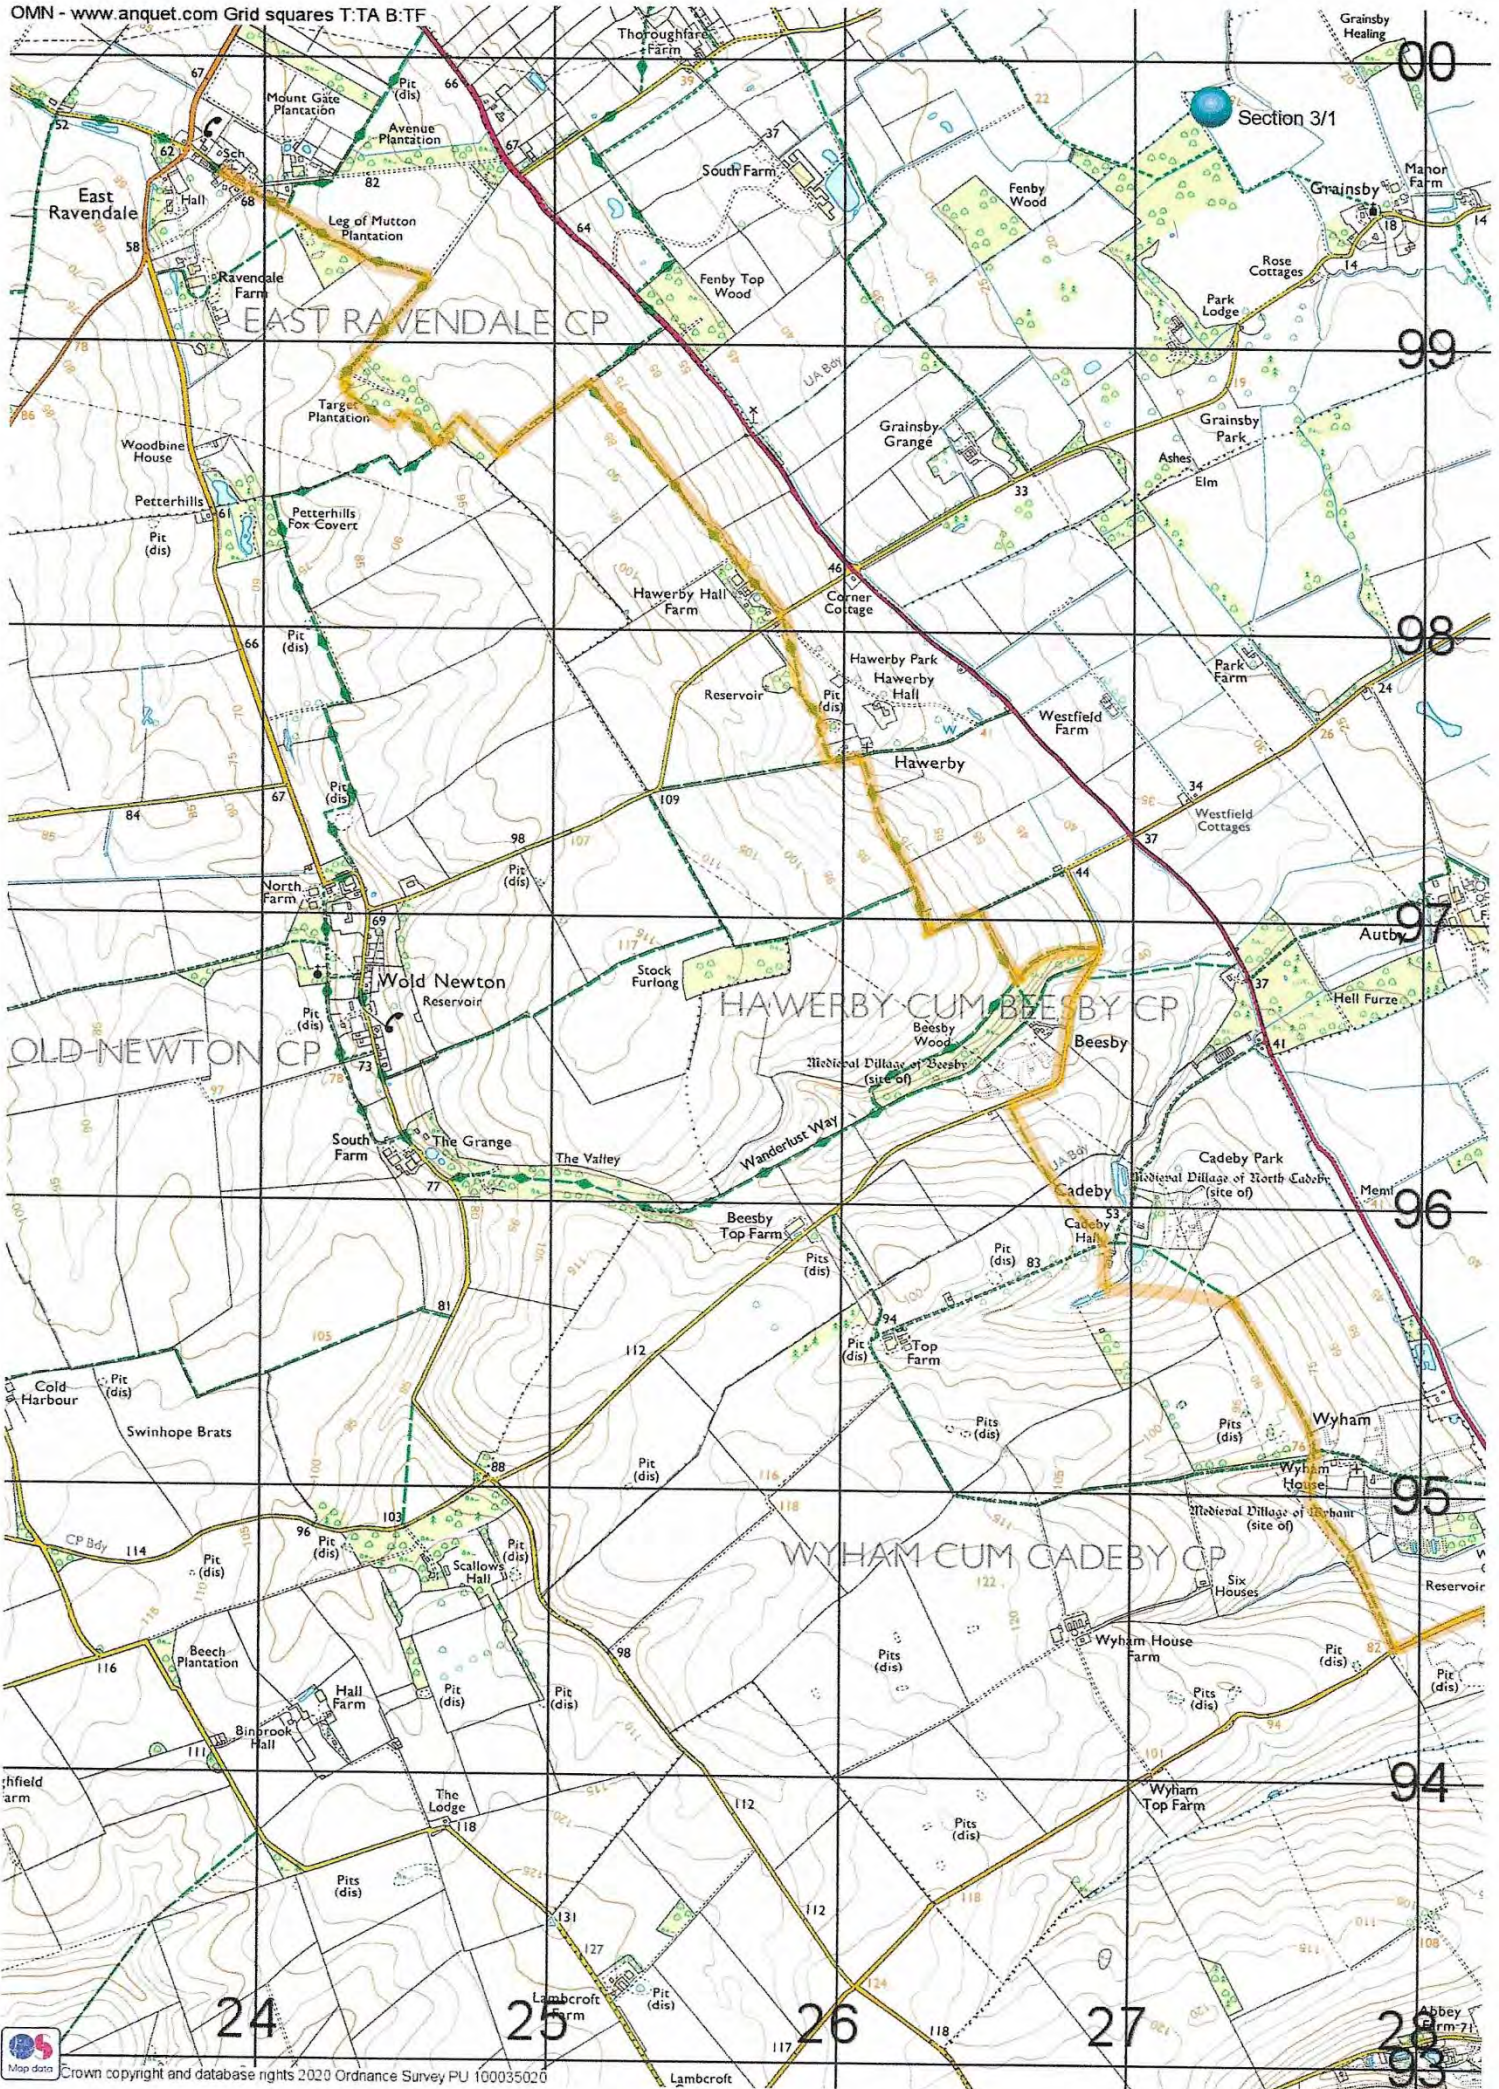

Lindsey Loop Map Section 1/1 Market Rasen to Caistor

OMN - www.anquet.com Grid Square TF

OMN - www.anquet.com Grid squares T:TA B:TF

Lindsey Loop Section 2/1 Caistor to East Ravendale

OMN - www.anquet.com Grid squares T TA B TF

Lindsey Loop Section 3/1 East Ravendale to Louth

OMN - www.anquet.com Grid squares T:TA B:TF

OMN - www.angnet.com Grid squares T:TA B:TF

Lindsey Loop Section 4/1 Louth to Alford

OMN - www.anquet.com Grid Square TF

Lindsey Loop Section 5/1 Alford to Spilsby

OMN - www.anquet.com Grid Square TF

Section 5/2

OMN - www.anquet.com Grid Square TF

Lindsey Loop Section 6/1 Spilsby to Horncastle

Lindsey Loop Section 7/1 Horncastle to Donington on Bain

OMN - www.anquet.com Grid Square TF

Section 7/3

Section 7/3
New Buildings

Lindsey Loop Section 9/1 Donington on Bain to Market Rasen