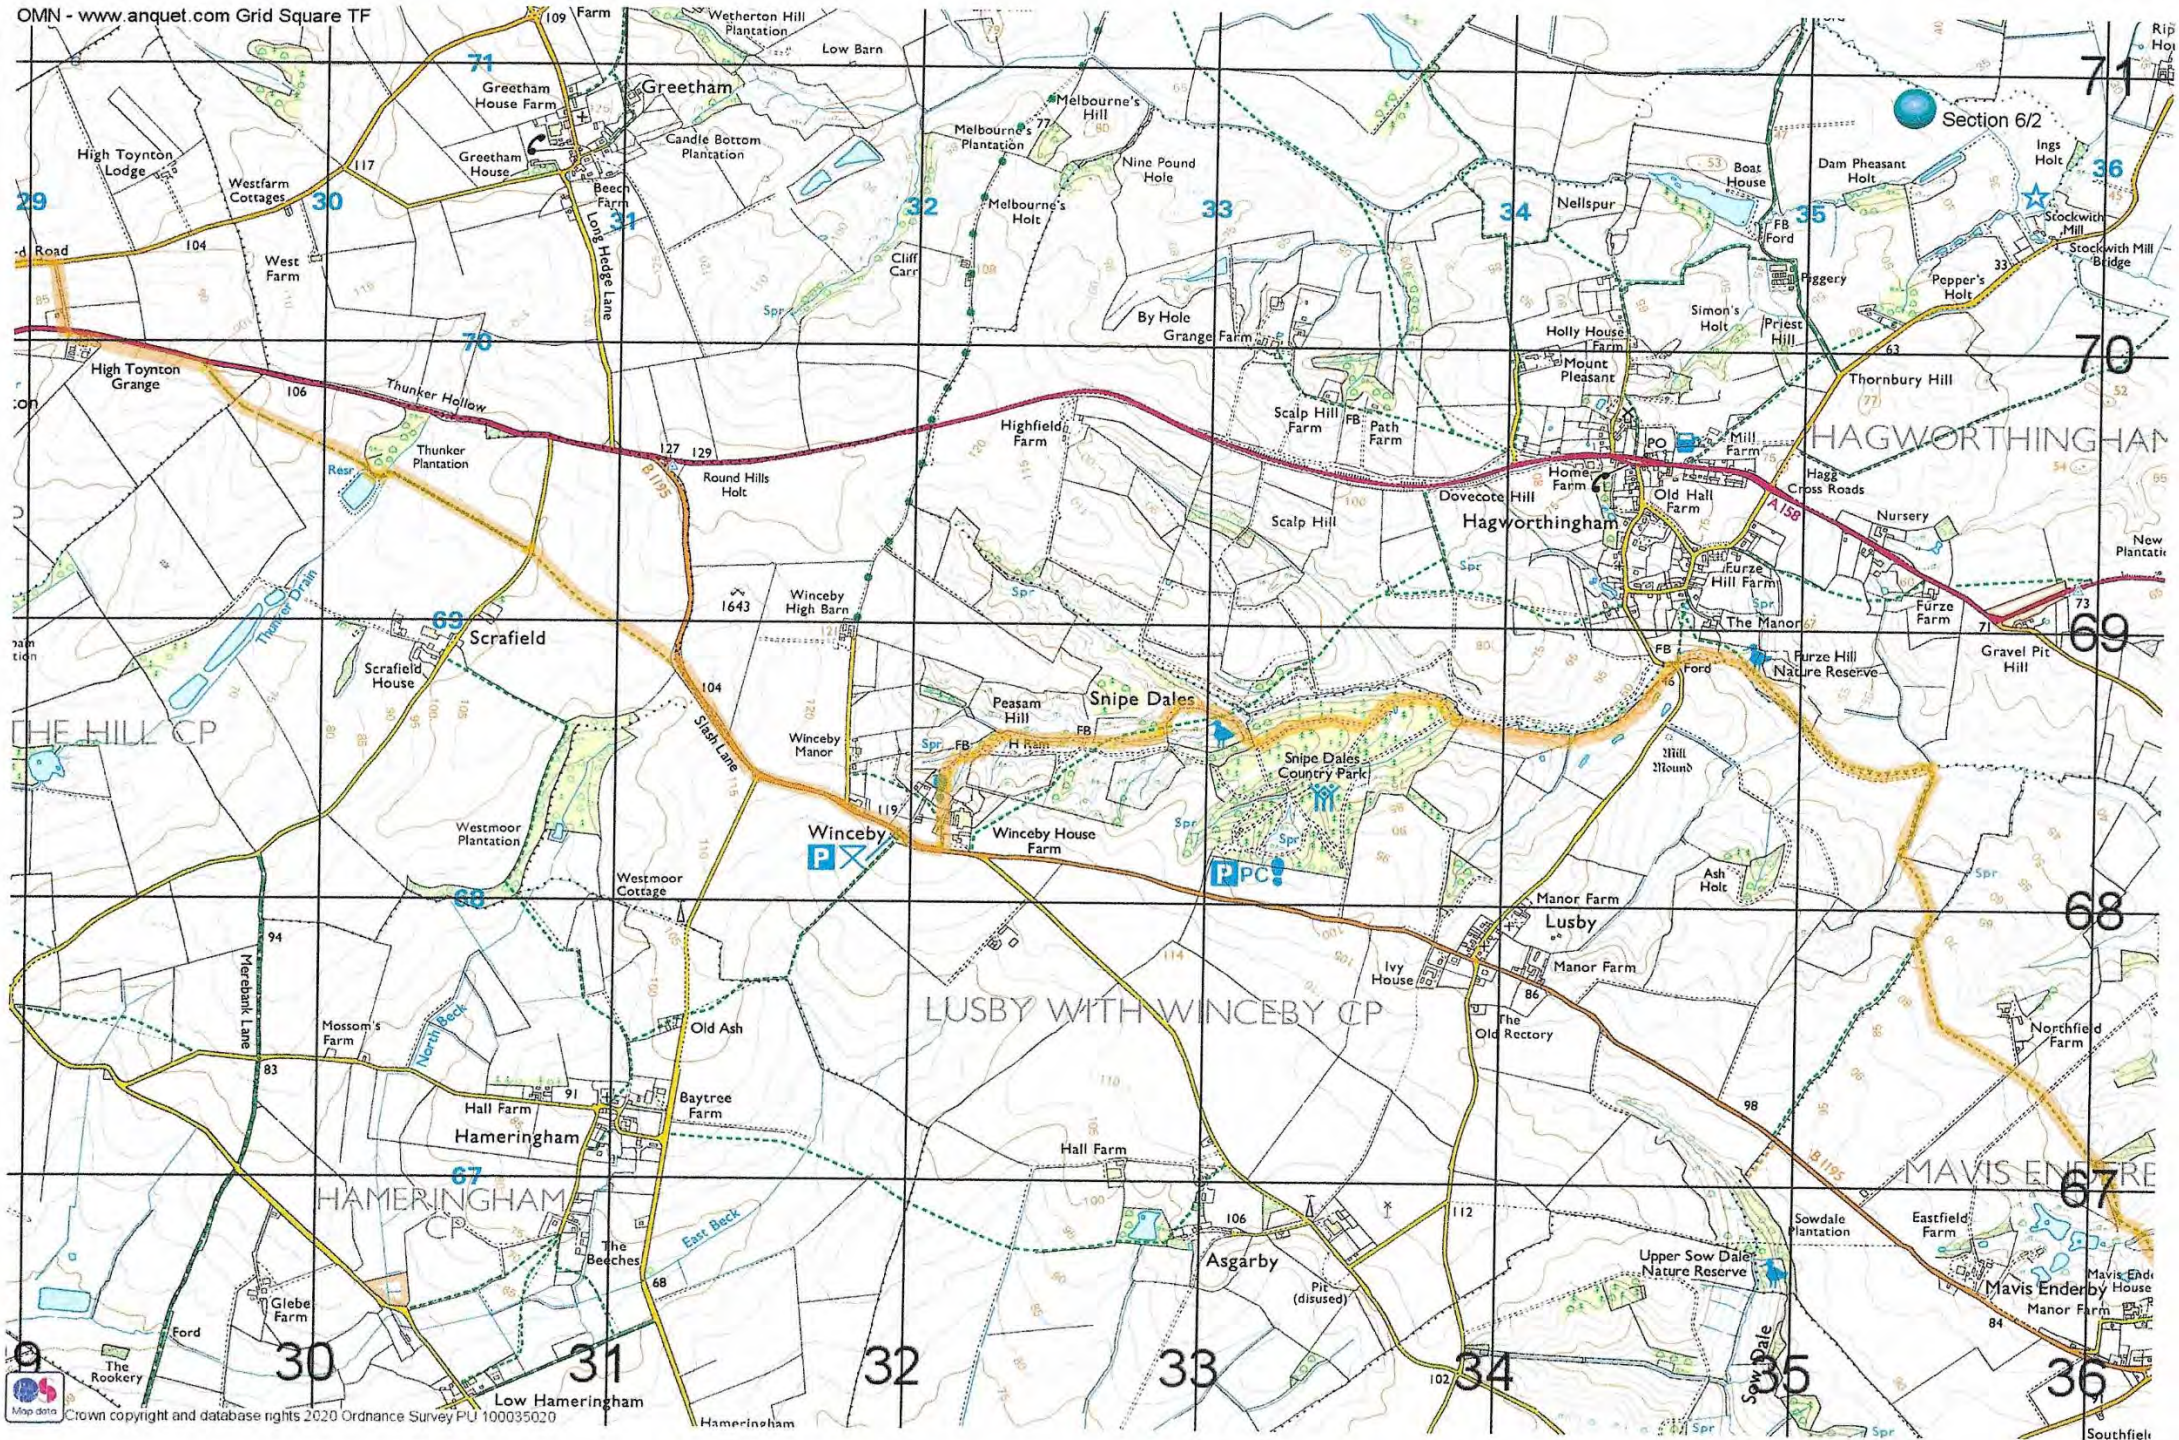

Lindsey Loop Map Section 1/1 Market Rasen to Caistor

OMN - www.anquet.com Grid Square TF

OMN - www.anquet.com Grid squares T:TA B:TF

Lindsey Loop Section 2/1 Caistor to East Ravendale

OMN - www.anquet.com Grid squares T TA B TF

Lindsey Loop Section 3/1 East Ravendale to Louth

OMN - www.anquet.com Grid squares T:TA B:TF

OMN - www.angnet.com Grid squares T:TA B:TF

Lindsey Loop Section 4/1 Louth to Alford

OMN - www.anquet.com Grid Square TF

Lindsey Loop Section 5/1 Alford to Spilsby

OMN - www.anquet.com Grid Square TF

Section 5/2

OMN - www.anquet.com Grid Square TF

Lindsey Loop Section 6/1 Spilsby to Horncastle

Lindsey Loop Section 7/1 Horncastle to Donington on Bain

OMN - www.anquet.com Grid Square TF

Section 7/3

Section 7/3
New Buildings

Lindsey Loop Section 9/1 Donington on Bain to Market Rasen