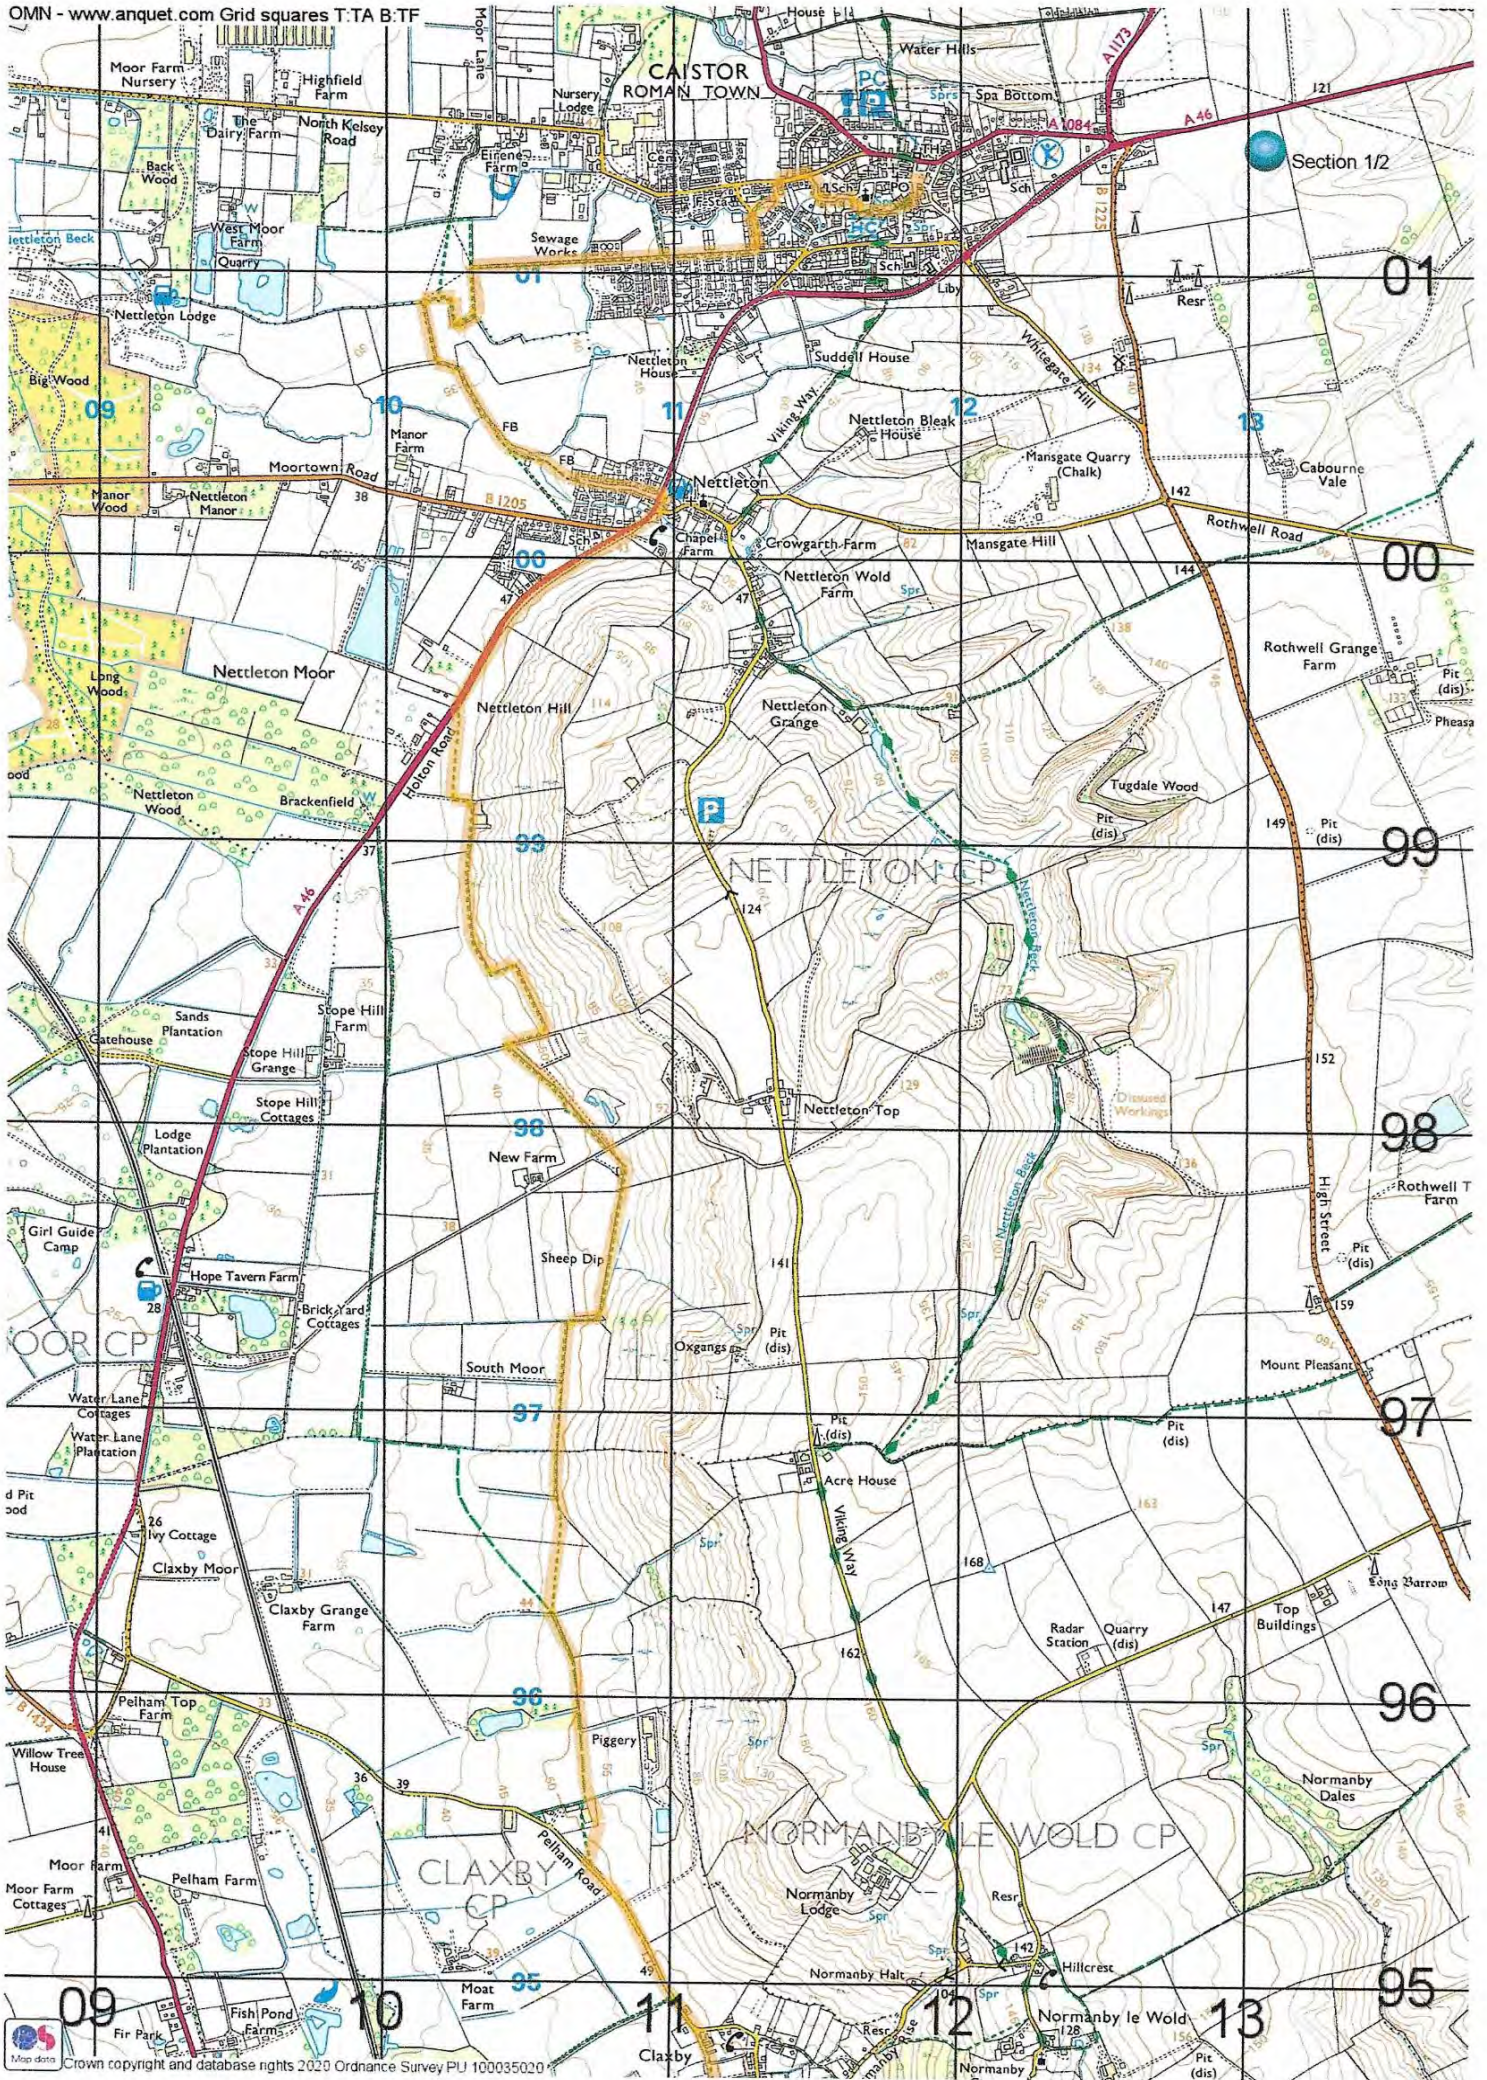

Lindsey Loop Map Section 1/1 Market Rasen to Caistor

OMN - www.anquet.com Grid Square TF

OMN - www.anquet.com Grid squares T:TA B:TF

Lindsey Loop Section 2/1 Caistor to East Ravendale

OMN - www.anquet.com Grid squares T TA B TF

Lindsey Loop Section 3/1 East Ravendale to Louth

OMN - www.anquet.com Grid squares T:TA B:TF

OMN - www.angnet.com Grid squares T:TA B:TF

Lindsey Loop Section 4/1 Louth to Alford

OMN - www.anquet.com Grid Square TF

Lindsey Loop Section 5/1 Alford to Spilsby

OMN - www.anquet.com Grid Square TF

Section 5/2

OMN - www.anquet.com Grid Square TF

Lindsey Loop Section 6/1 Spilsby to Horncastle

Lindsey Loop Section 7/1 Horncastle to Donington on Bain

OMN - www.anquet.com Grid Square TF

Section 7/3

Section 7/3
New Buildings

Lindsey Loop Section 9/1 Donington on Bain to Market Rasen