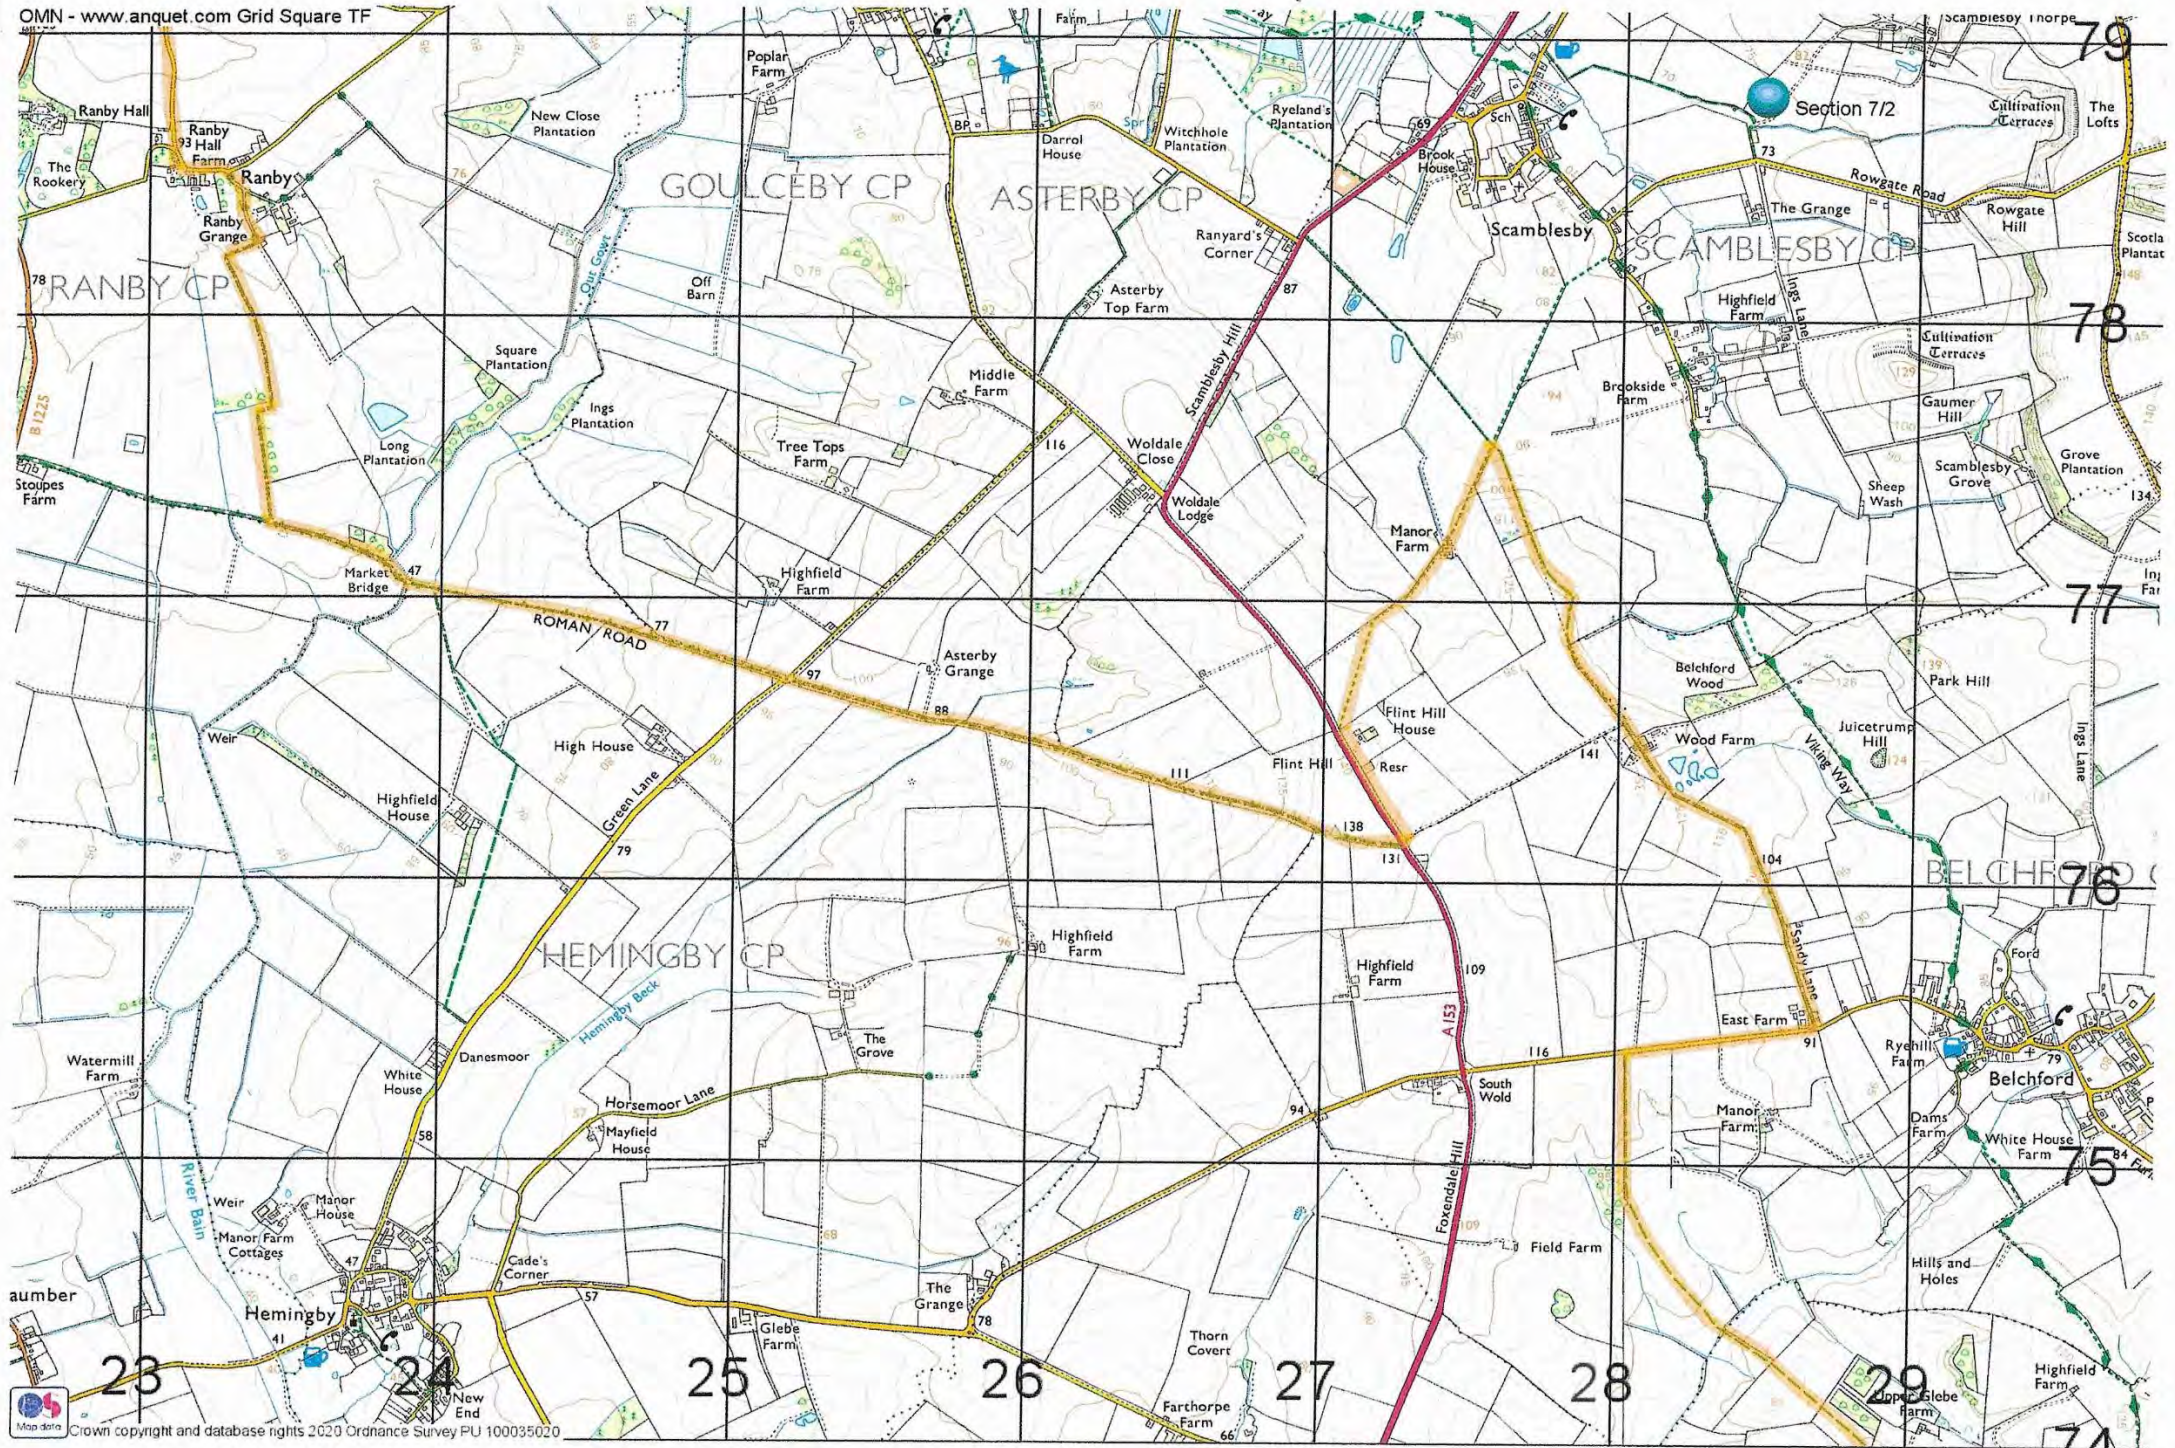

Lindsey Loop Map Section 1/1 Market Rasen to Caistor

OMN - www.anquet.com Grid Square TF

OMN - www.anquet.com Grid squares T:TA B:TF

Lindsey Loop Section 2/1 Caistor to East Ravendale

OMN - www.anquet.com Grid squares T TA B TF

Lindsey Loop Section 3/1 East Ravendale to Louth

OMN - www.anquet.com Grid squares T:TA B:TF

OMN - www.angnet.com Grid squares T:TA B:TF

Lindsey Loop Section 4/1 Louth to Alford

OMN - www.anquet.com Grid Square TF

Lindsey Loop Section 5/1 Alford to Spilsby

OMN - www.anquet.com Grid Square TF

Section 5/2

OMN - www.anquet.com Grid Square TF

Lindsey Loop Section 6/1 Spilsby to Horncastle

Lindsey Loop Section 7/1 Horncastle to Donington on Bain

OMN - www.anquet.com Grid Square TF

Section 7/3

Section 7/3
New Buildings

Lindsey Loop Section 9/1 Donington on Bain to Market Rasen