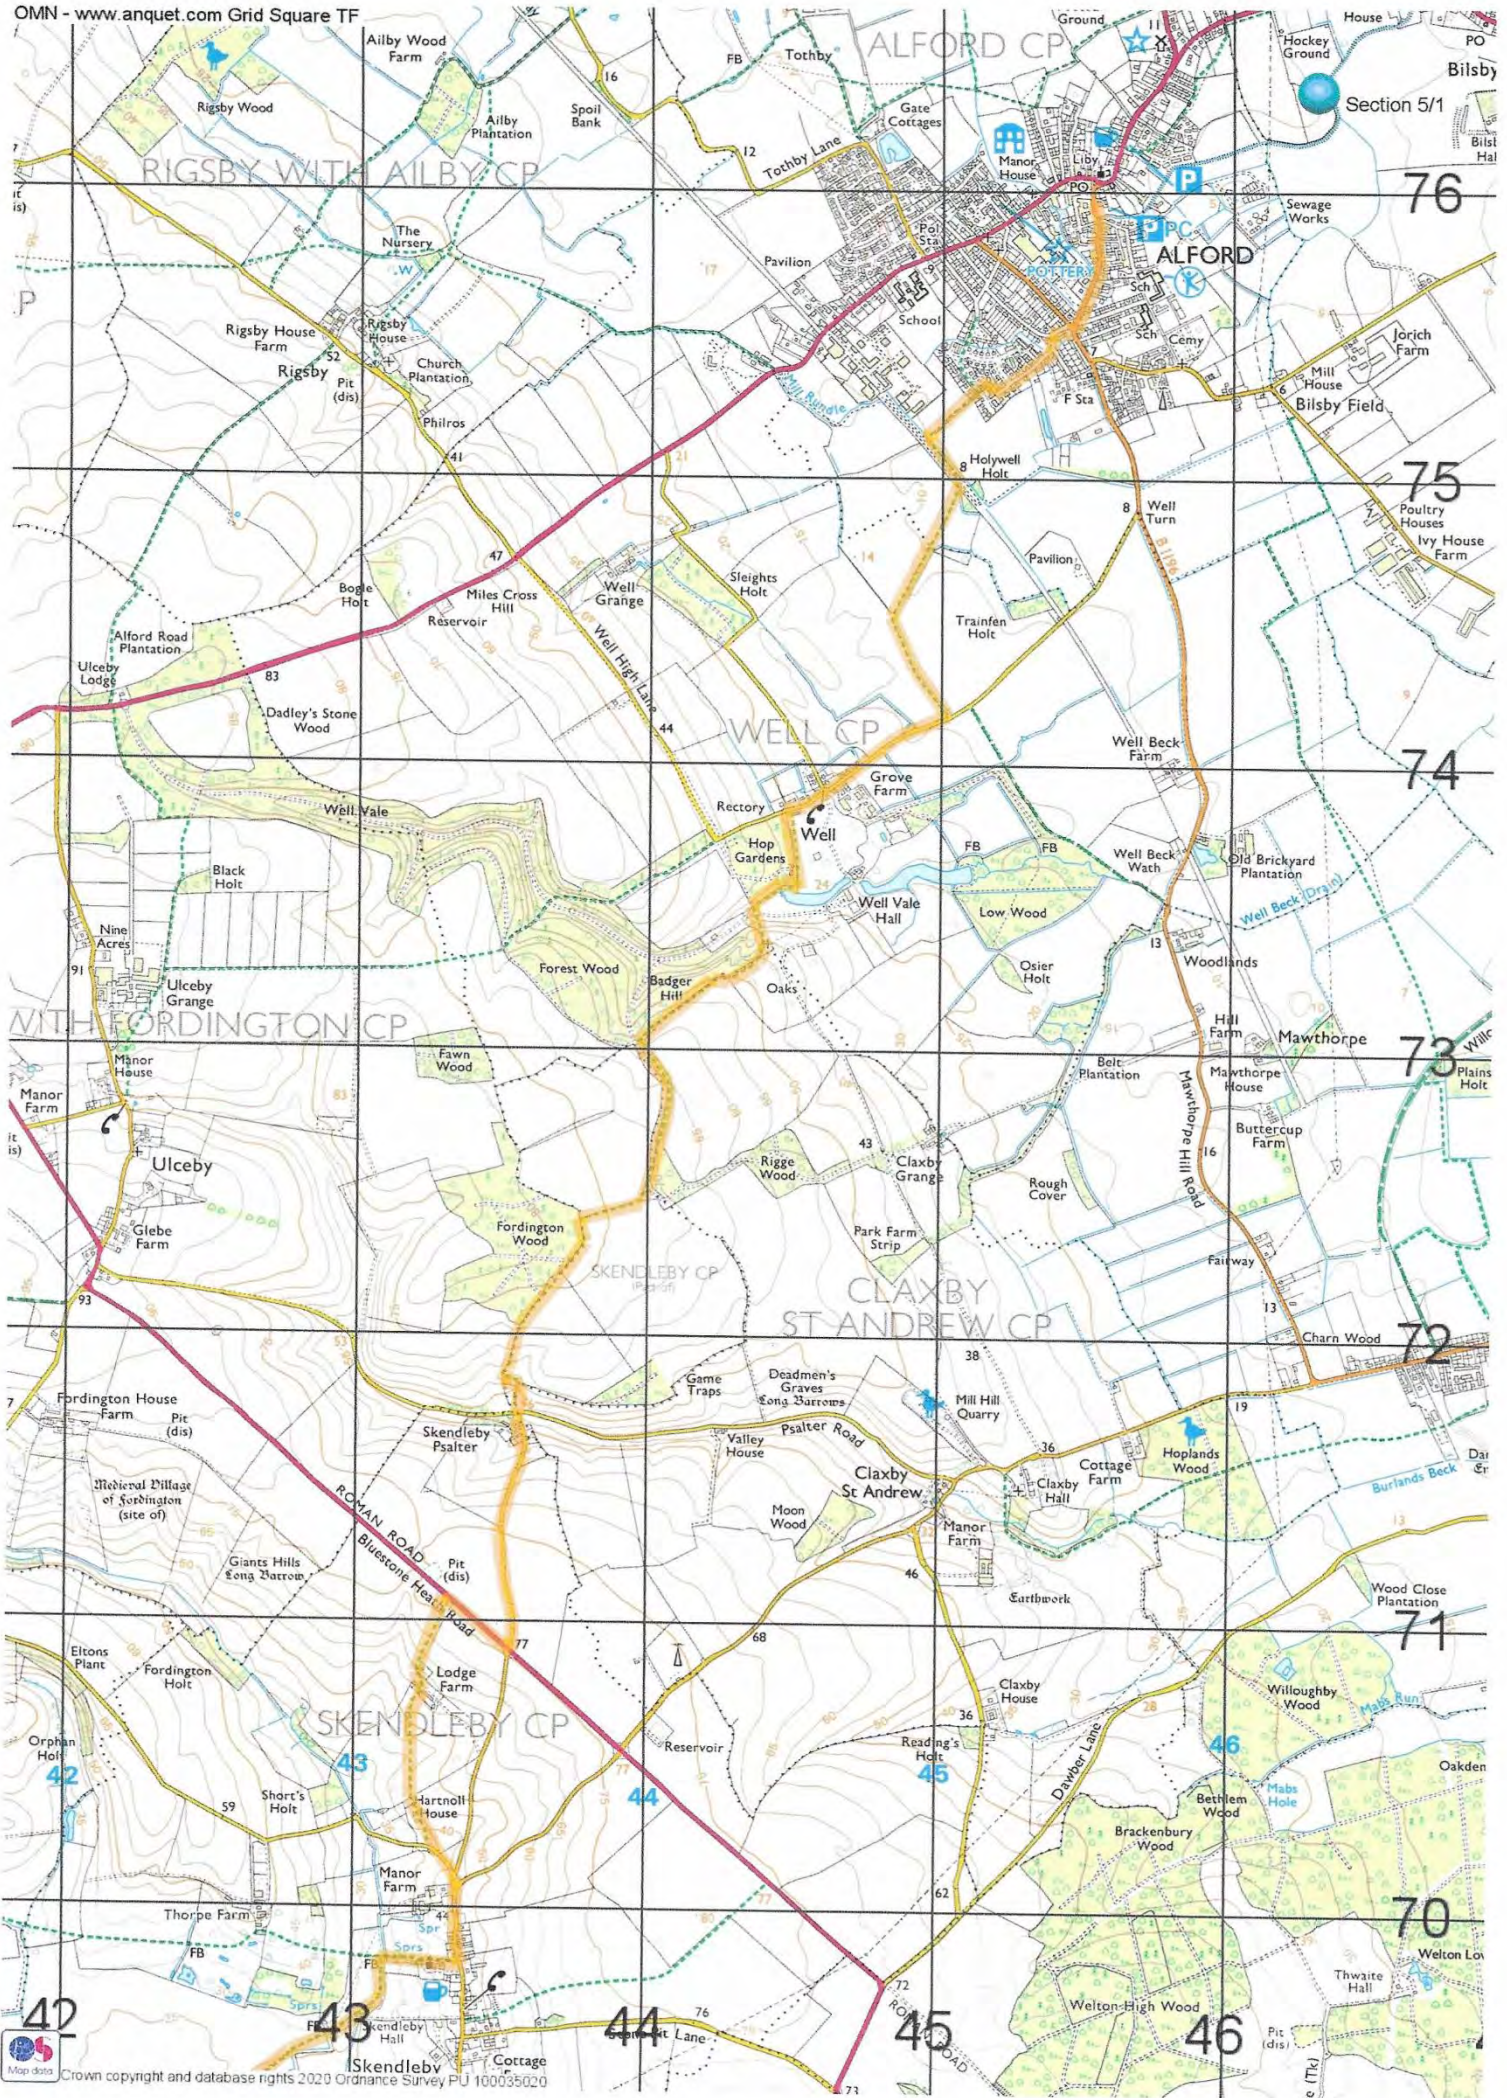

Lindsey Loop Map Section 1/1 Market Rasen to Caistor

OMN - www.anquet.com Grid Square TF

OMN - www.anquet.com Grid squares T:TA B:TF

Lindsey Loop Section 2/1 Caistor to East Ravendale

OMN - www.anquet.com Grid squares T TA B TF

Lindsey Loop Section 3/1 East Ravendale to Louth

OMN - www.anquet.com Grid squares T:TA B:TF

OMN - www.angnet.com Grid squares T:TA B:TF

Lindsey Loop Section 4/1 Louth to Alford

OMN - www.anquet.com Grid Square TF

Lindsey Loop Section 5/1 Alford to Spilsby

OMN - www.anquet.com Grid Square TF

Section 5/2

OMN - www.anquet.com Grid Square TF

Lindsey Loop Section 6/1 Spilsby to Horncastle

Lindsey Loop Section 7/1 Horncastle to Donington on Bain

OMN - www.anquet.com Grid Square TF

Section 7/3

Section 7/3
New Buildings

Lindsey Loop Section 9/1 Donington on Bain to Market Rasen