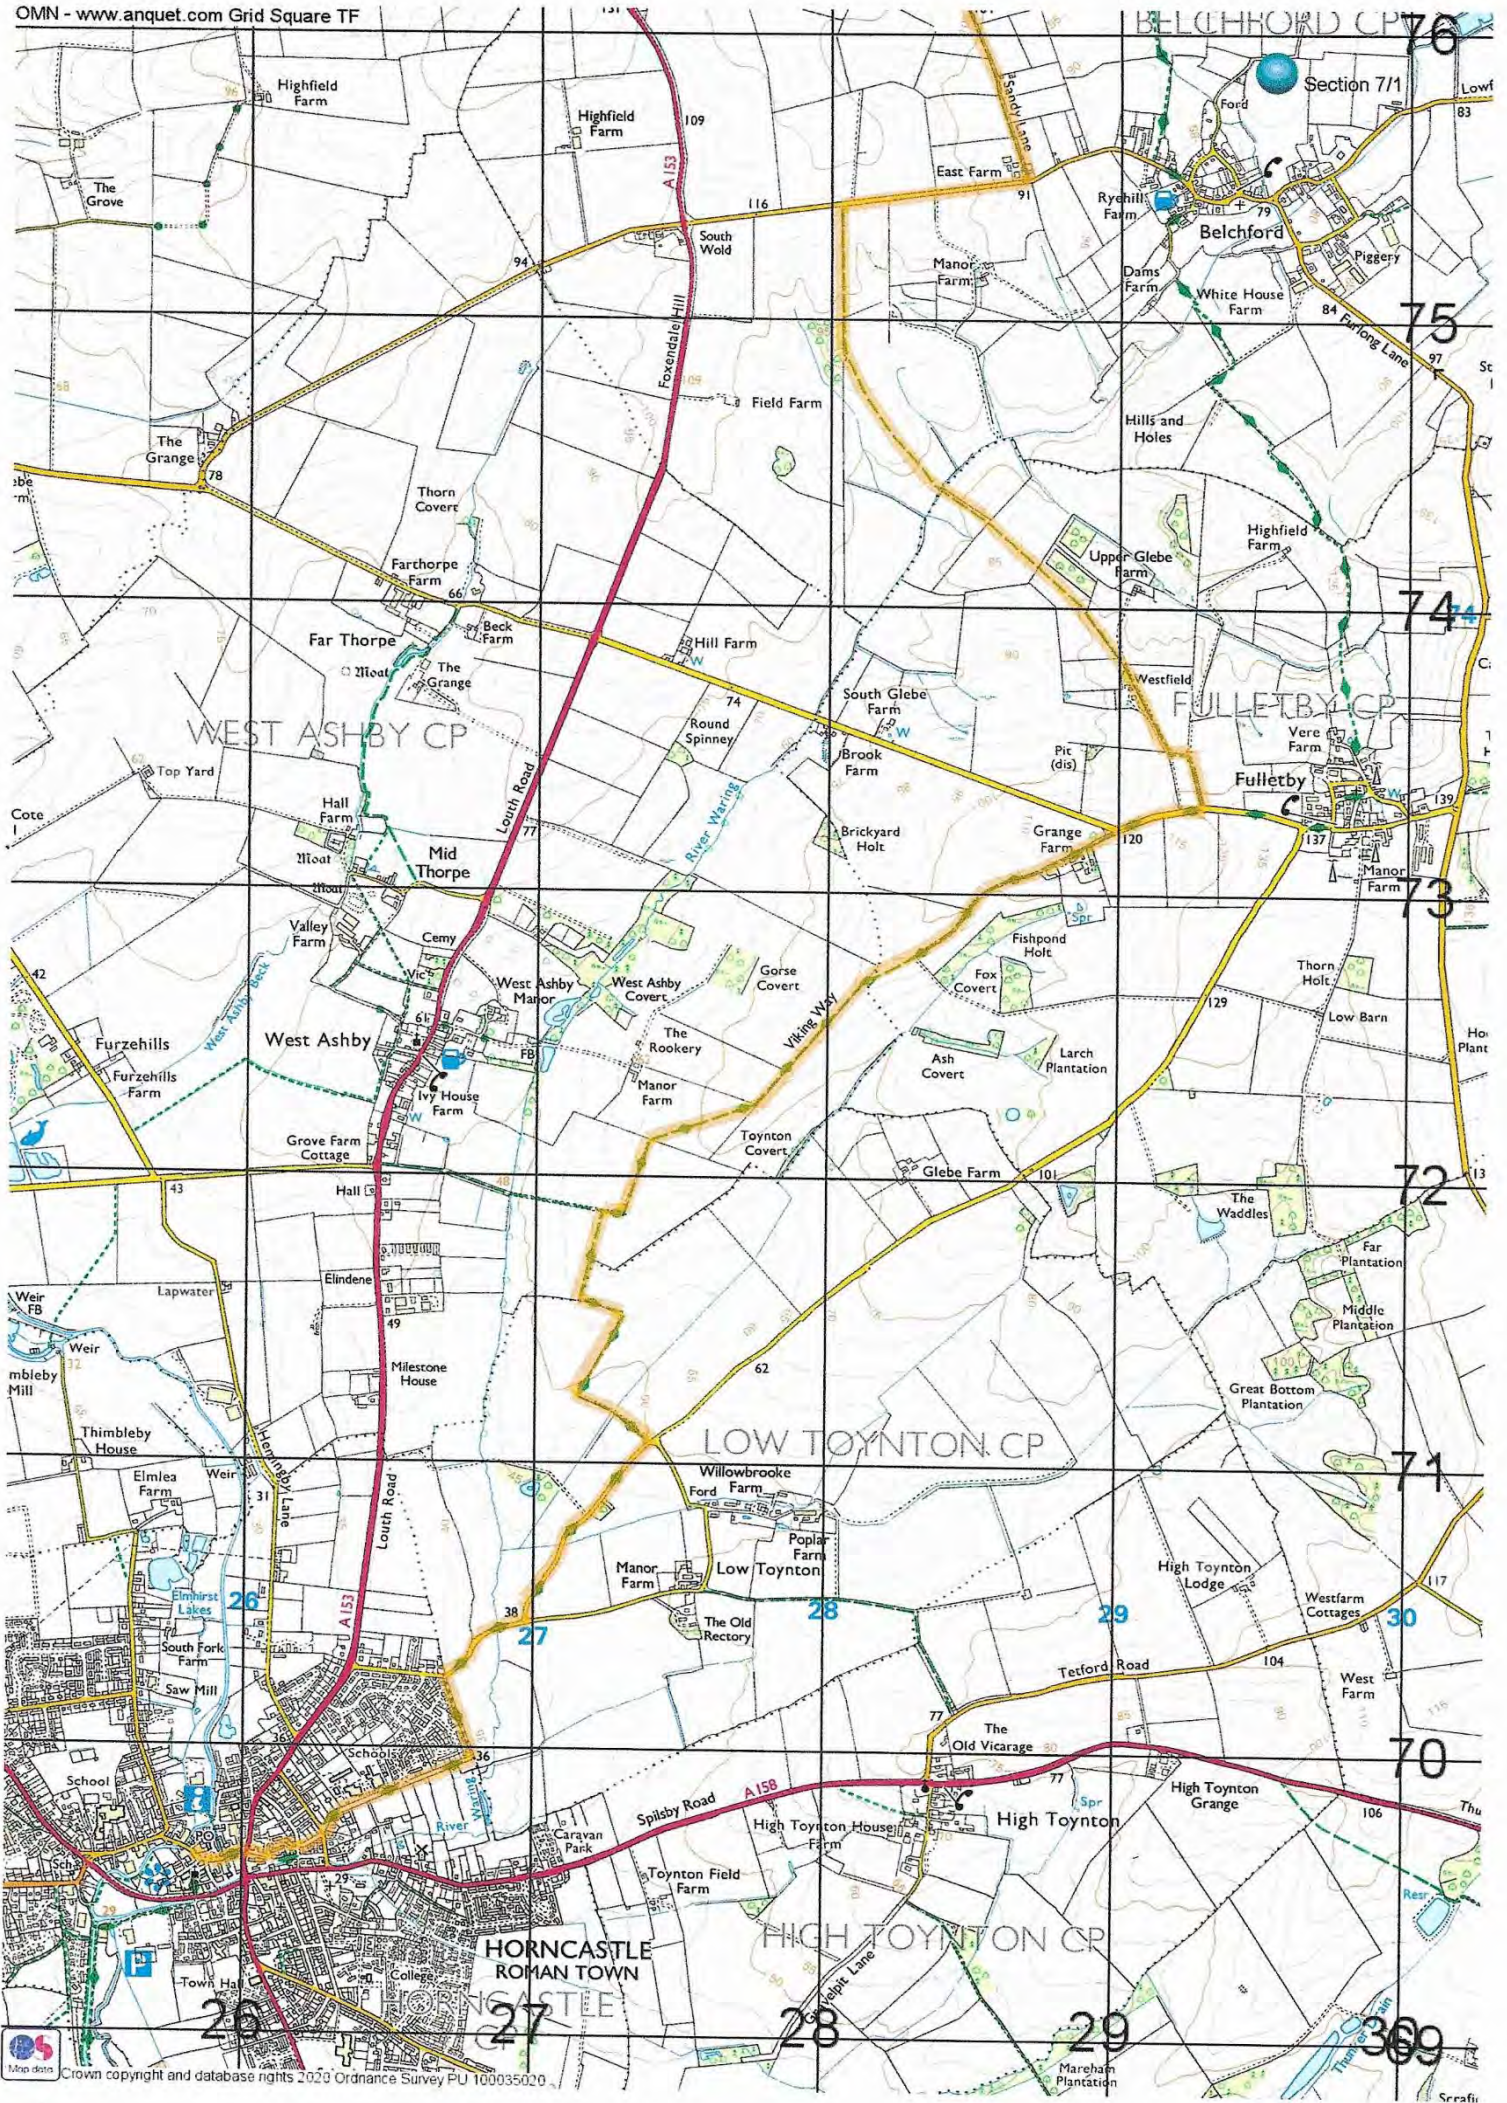

Lindsey Loop Map Section 1/1 Market Rasen to Caistor

OMN - www.anquet.com Grid Square TF

OMN - www.anquet.com Grid squares T:TA B:TF

Lindsey Loop Section 2/1 Caistor to East Ravendale

OMN - www.anquet.com Grid squares T TA B TF

Lindsey Loop Section 3/1 East Ravendale to Louth

OMN - www.anquet.com Grid squares T:TA B:TF

OMN - www.angnet.com Grid squares T:TA B:TF

Lindsey Loop Section 4/1 Louth to Alford

OMN - www.anquet.com Grid Square TF

Lindsey Loop Section 5/1 Alford to Spilsby

OMN - www.anquet.com Grid Square TF

Section 5/2

OMN - www.anquet.com Grid Square TF

Lindsey Loop Section 6/1 Spilsby to Horncastle

Lindsey Loop Section 7/1 Horncastle to Donington on Bain

OMN - www.anquet.com Grid Square TF

Section 7/3

Section 7/3
New Buildings

Lindsey Loop Section 9/1 Donington on Bain to Market Rasen