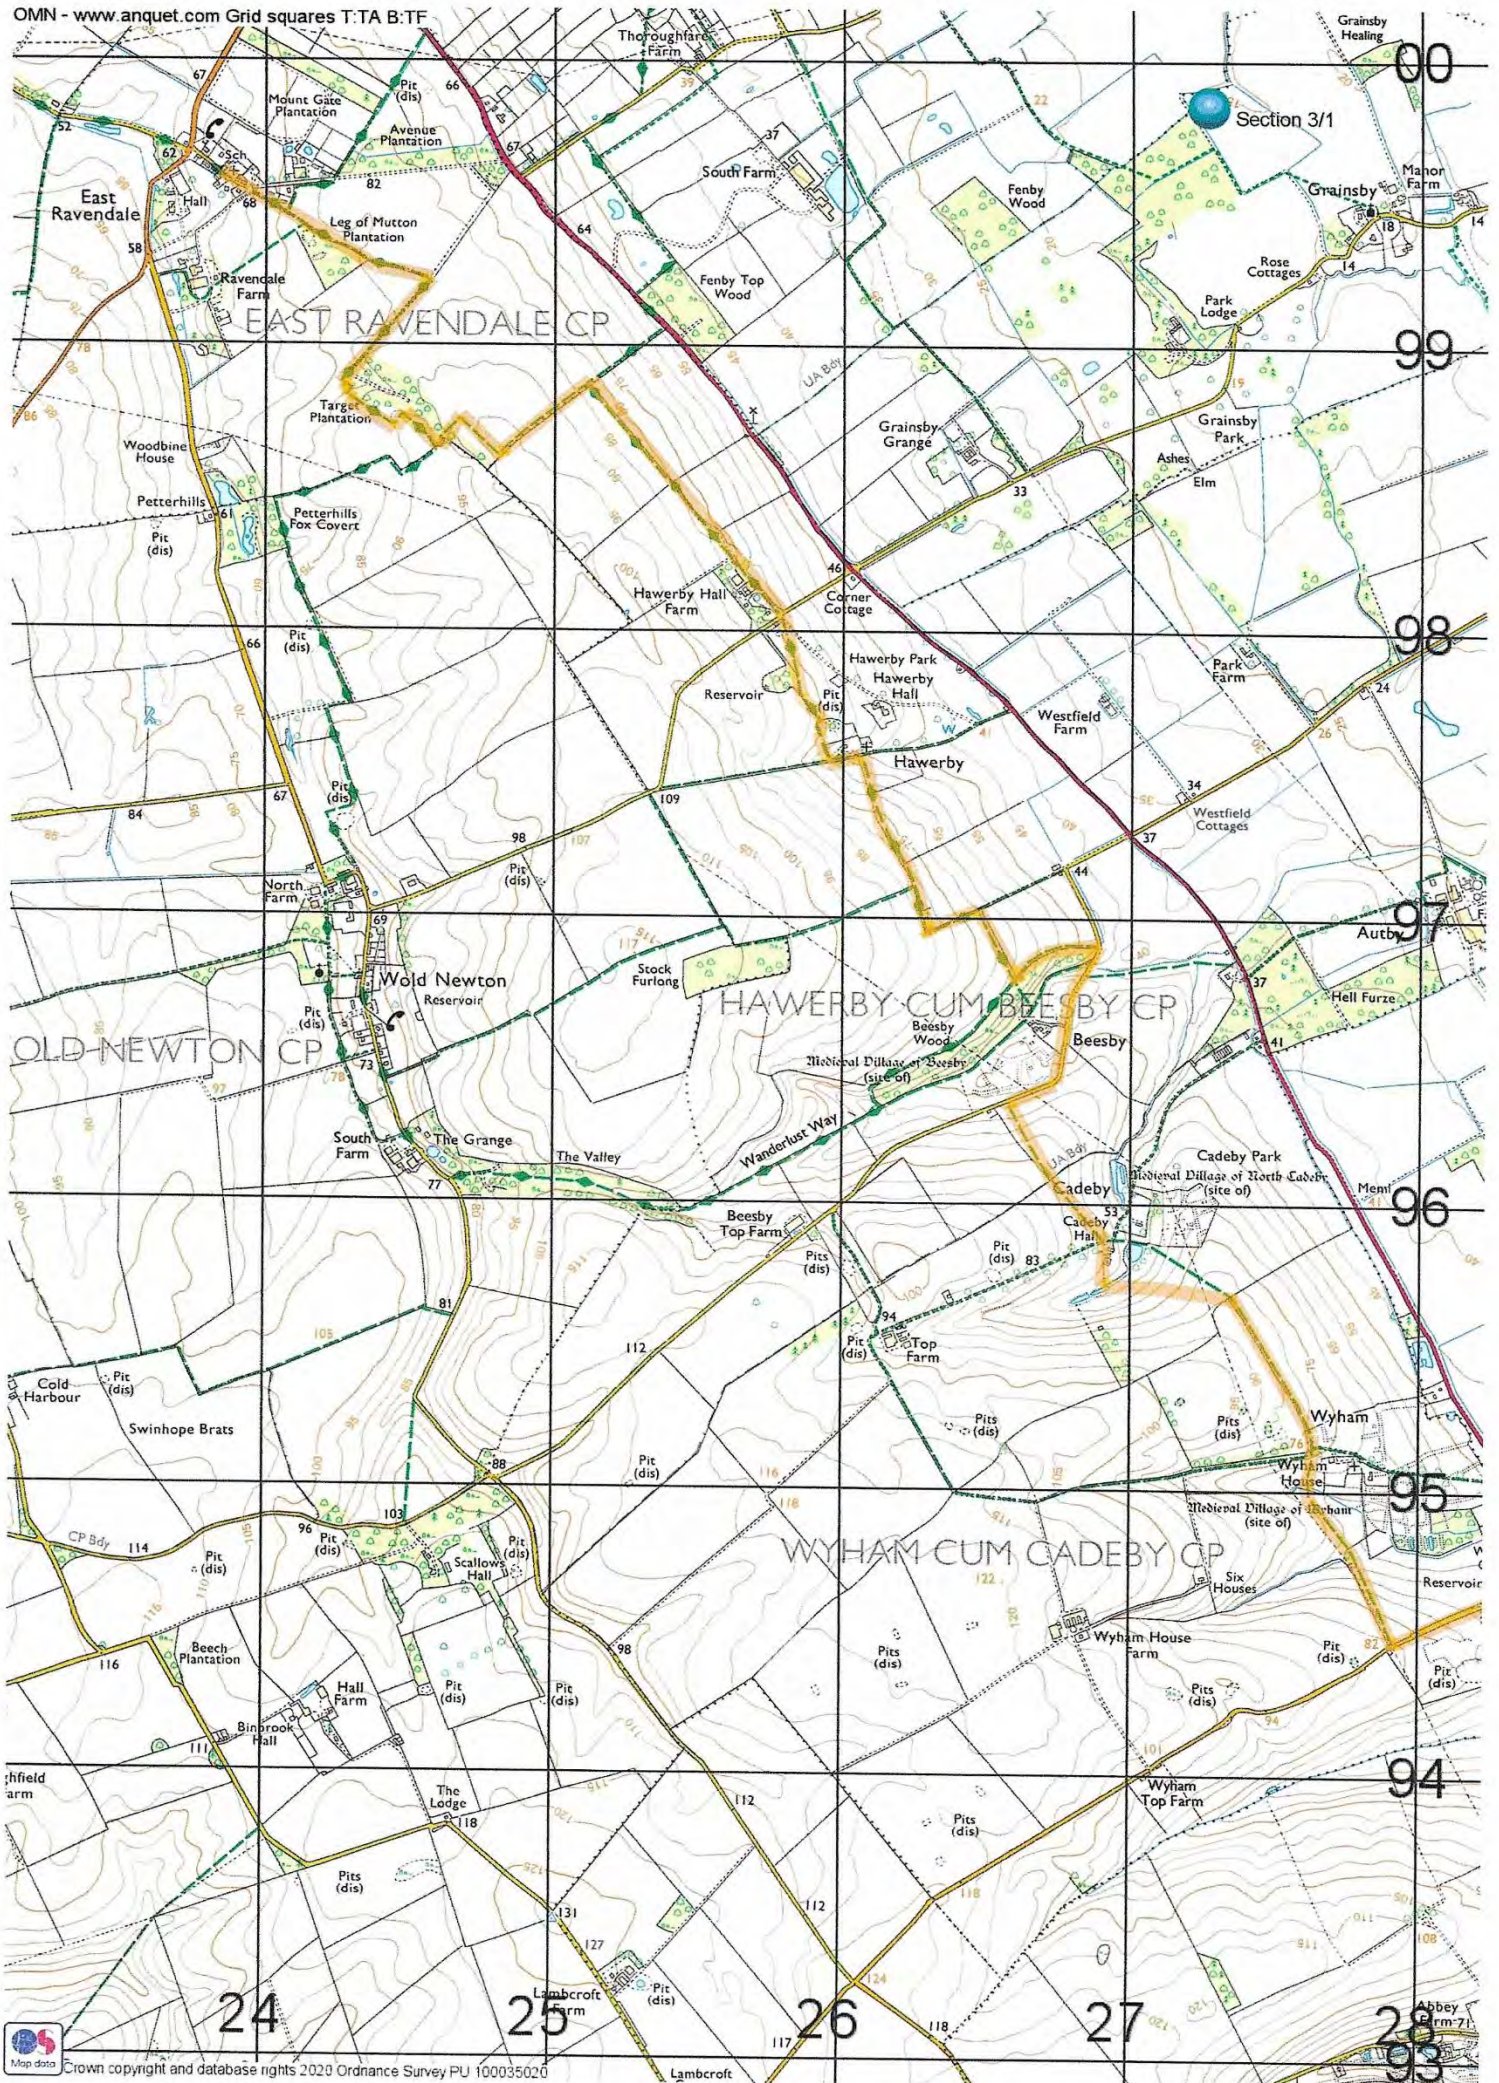

Lindsey Loop Map Section 1/1 Market Rasen to Caistor

OMN - www.anquet.com Grid Square TF

OMN - www.anquet.com Grid squares T:TA B:TF

Lindsey Loop Section 2/1 Caistor to East Ravendale

OMN - www.anquet.com Grid squares T TA B TF

Lindsey Loop Section 3/1 East Ravendale to Louth

OMN - www.anquet.com Grid squares T:TA B:TF

OMN - www.angnet.com Grid squares T:TA B:TF

Lindsey Loop Section 4/1 Louth to Alford

OMN - www.anquet.com Grid Square TF

Lindsey Loop Section 5/1 Alford to Spilsby

OMN - www.anquet.com Grid Square TF

Section 5/2

OMN - www.anquet.com Grid Square TF

Lindsey Loop Section 6/1 Spilsby to Horncastle

Lindsey Loop Section 7/1 Horncastle to Donington on Bain

OMN - www.anquet.com Grid Square TF

Section 7/3

Section 7/3
New Buildings

Lindsey Loop Section 9/1 Donington on Bain to Market Rasen