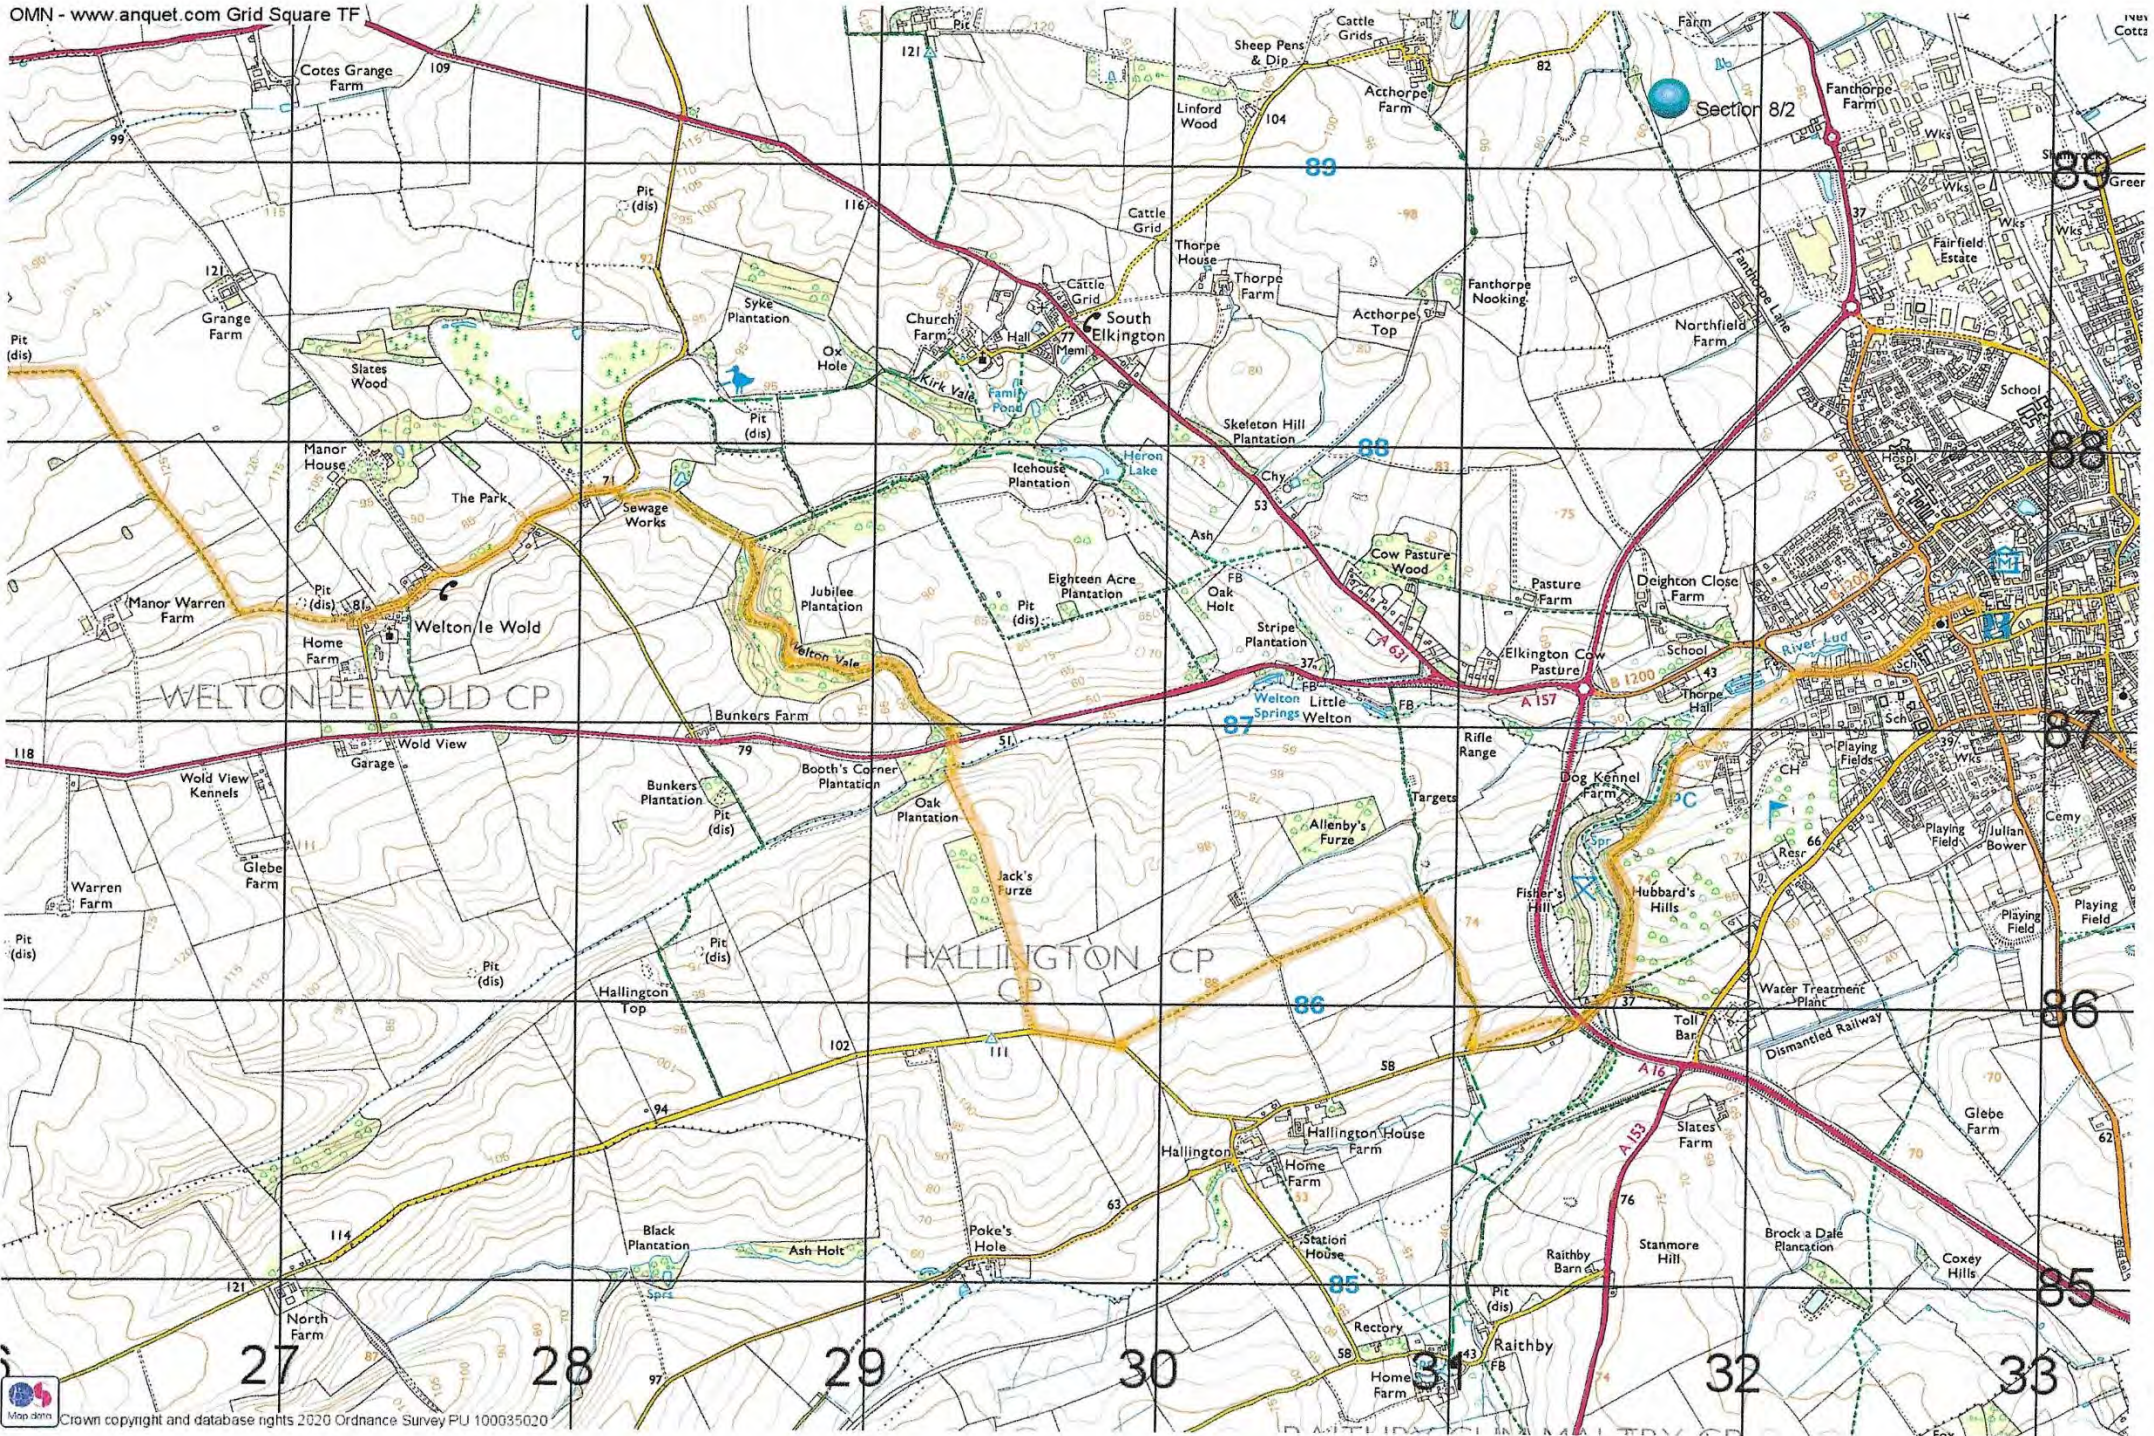

Lindsey Loop Map Section 1/1 Market Rasen to Caistor

OMN - www.anquet.com Grid Square TF

OMN - www.anquet.com Grid squares T:TA B:TF

Lindsey Loop Section 2/1 Caistor to East Ravendale

OMN - www.anquet.com Grid squares T TA B TF

Lindsey Loop Section 3/1 East Ravendale to Louth

OMN - www.anquet.com Grid squares T:TA B:TF

OMN - www.angnet.com Grid squares T:TA B:TF

Lindsey Loop Section 4/1 Louth to Alford

OMN - www.anquet.com Grid Square TF

Lindsey Loop Section 5/1 Alford to Spilsby

OMN - www.anquet.com Grid Square TF

Section 5/2

OMN - www.anquet.com Grid Square TF

Lindsey Loop Section 6/1 Spilsby to Horncastle

Lindsey Loop Section 7/1 Horncastle to Donington on Bain

OMN - www.anquet.com Grid Square TF

Section 7/3

Section 7/3
New Buildings

Lindsey Loop Section 9/1 Donington on Bain to Market Rasen