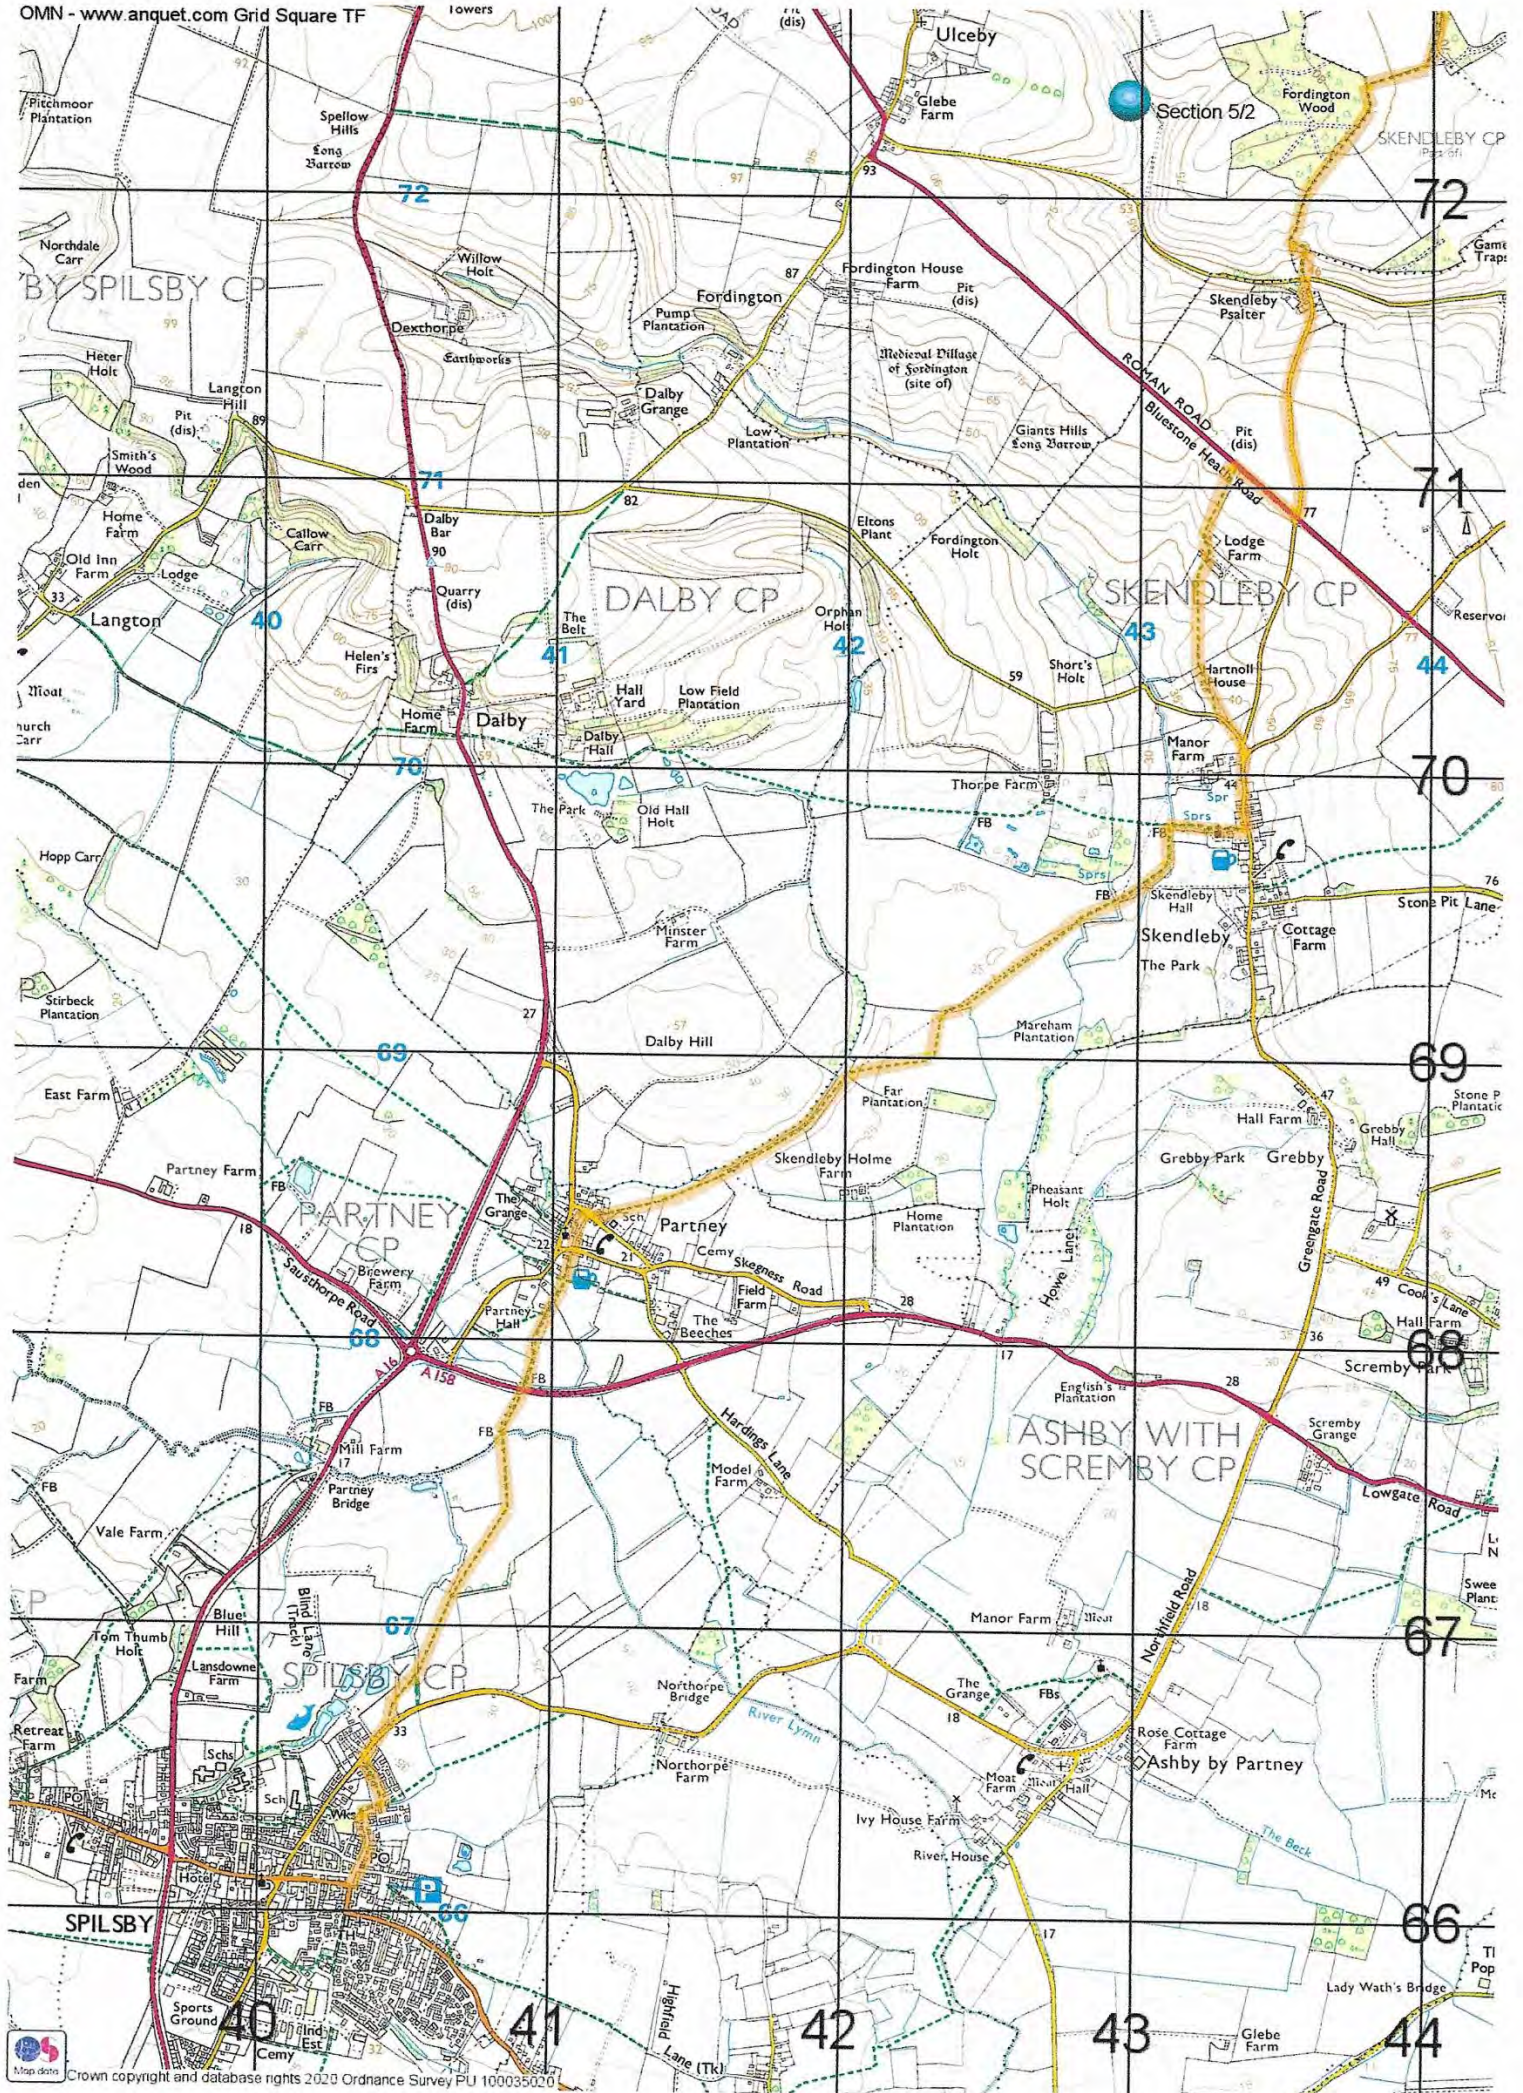

Lindsey Loop Map Section 1/1 Market Rasen to Caistor

OMN - www.anquet.com Grid Square TF

OMN - www.anquet.com Grid squares T:TA B:TF

Lindsey Loop Section 2/1 Caistor to East Ravendale

OMN - www.anquet.com Grid squares T TA B TF

Lindsey Loop Section 3/1 East Ravendale to Louth

OMN - www.anquet.com Grid squares T:TA B:TF

OMN - www.angnet.com Grid squares T:TA B:TF

Lindsey Loop Section 4/1 Louth to Alford

OMN - www.anquet.com Grid Square TF

Lindsey Loop Section 5/1 Alford to Spilsby

OMN - www.anquet.com Grid Square TF

Section 5/2

OMN - www.anquet.com Grid Square TF

Lindsey Loop Section 6/1 Spilsby to Horncastle

Lindsey Loop Section 7/1 Horncastle to Donington on Bain

OMN - www.anquet.com Grid Square TF

Section 7/3

Section 7/3
New Buildings

Lindsey Loop Section 9/1 Donington on Bain to Market Rasen