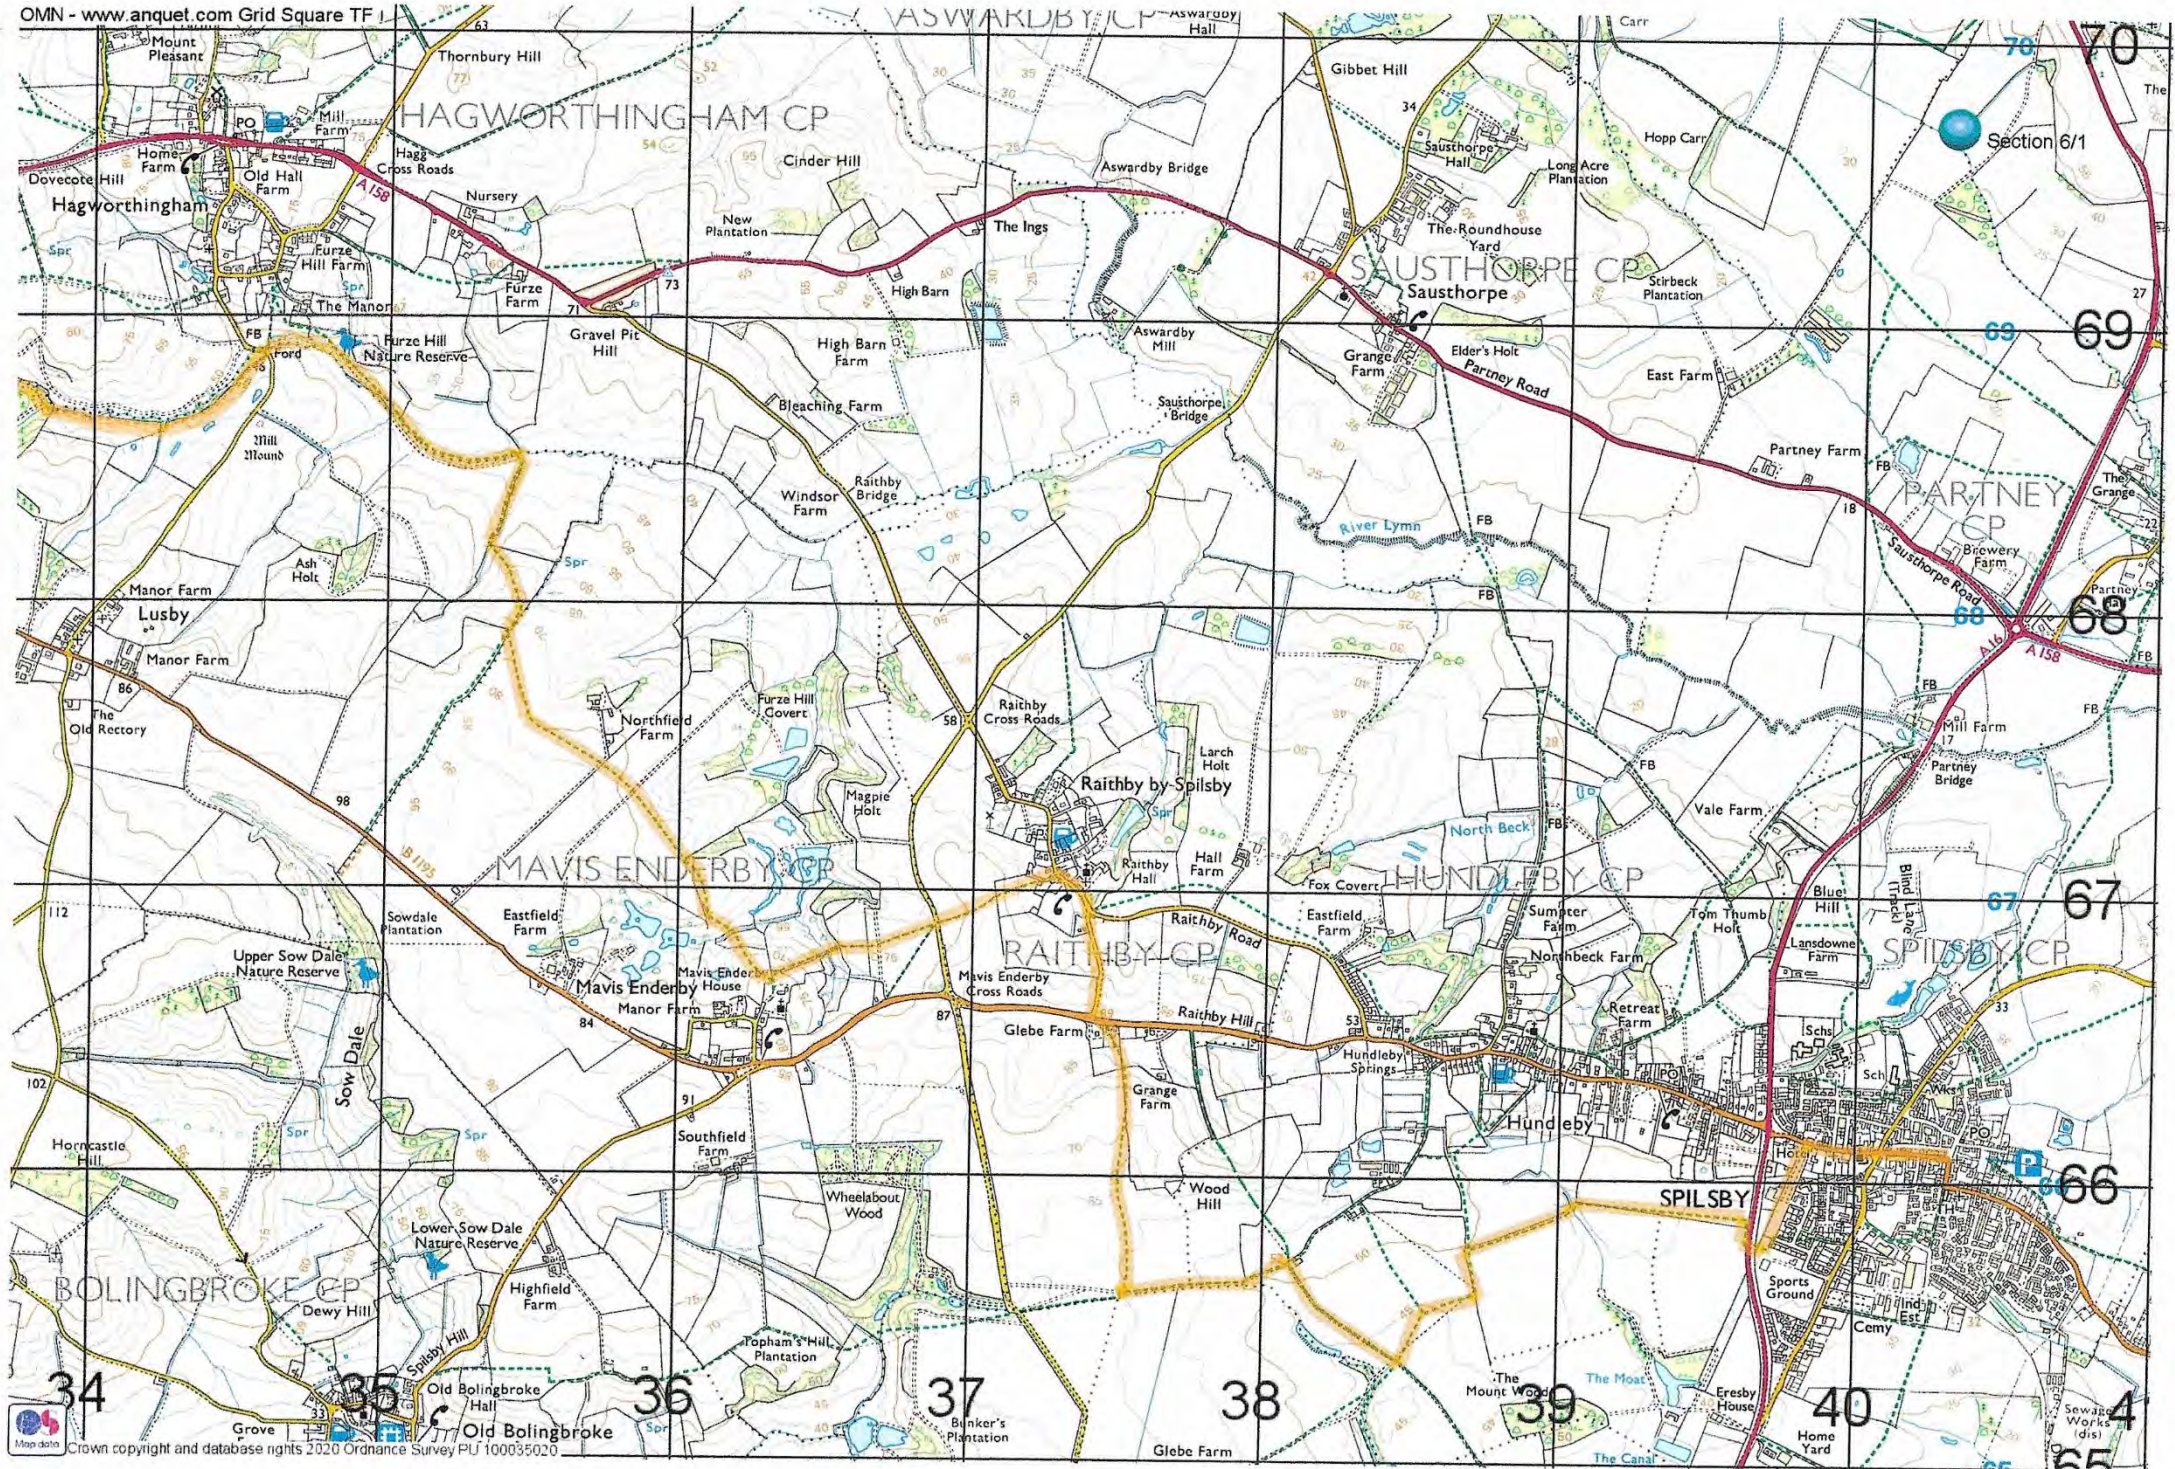

Lindsey Loop Map Section 1/1 Market Rasen to Caistor

OMN - www.anquet.com Grid Square TF

OMN - www.anquet.com Grid squares T:TA B:TF

Lindsey Loop Section 2/1 Caistor to East Ravendale

OMN - www.anquet.com Grid squares T TA B TF

Lindsey Loop Section 3/1 East Ravendale to Louth

OMN - www.anquet.com Grid squares T:TA B:TF

OMN - www.angnet.com Grid squares T:TA B:TF

Lindsey Loop Section 4/1 Louth to Alford

OMN - www.anquet.com Grid Square TF

Lindsey Loop Section 5/1 Alford to Spilsby

OMN - www.anquet.com Grid Square TF

Section 5/2

OMN - www.anquet.com Grid Square TF

Lindsey Loop Section 6/1 Spilsby to Horncastle

Lindsey Loop Section 7/1 Horncastle to Donington on Bain

OMN - www.anquet.com Grid Square TF

Section 7/3

Section 7/3
New Buildings

Lindsey Loop Section 9/1 Donington on Bain to Market Rasen