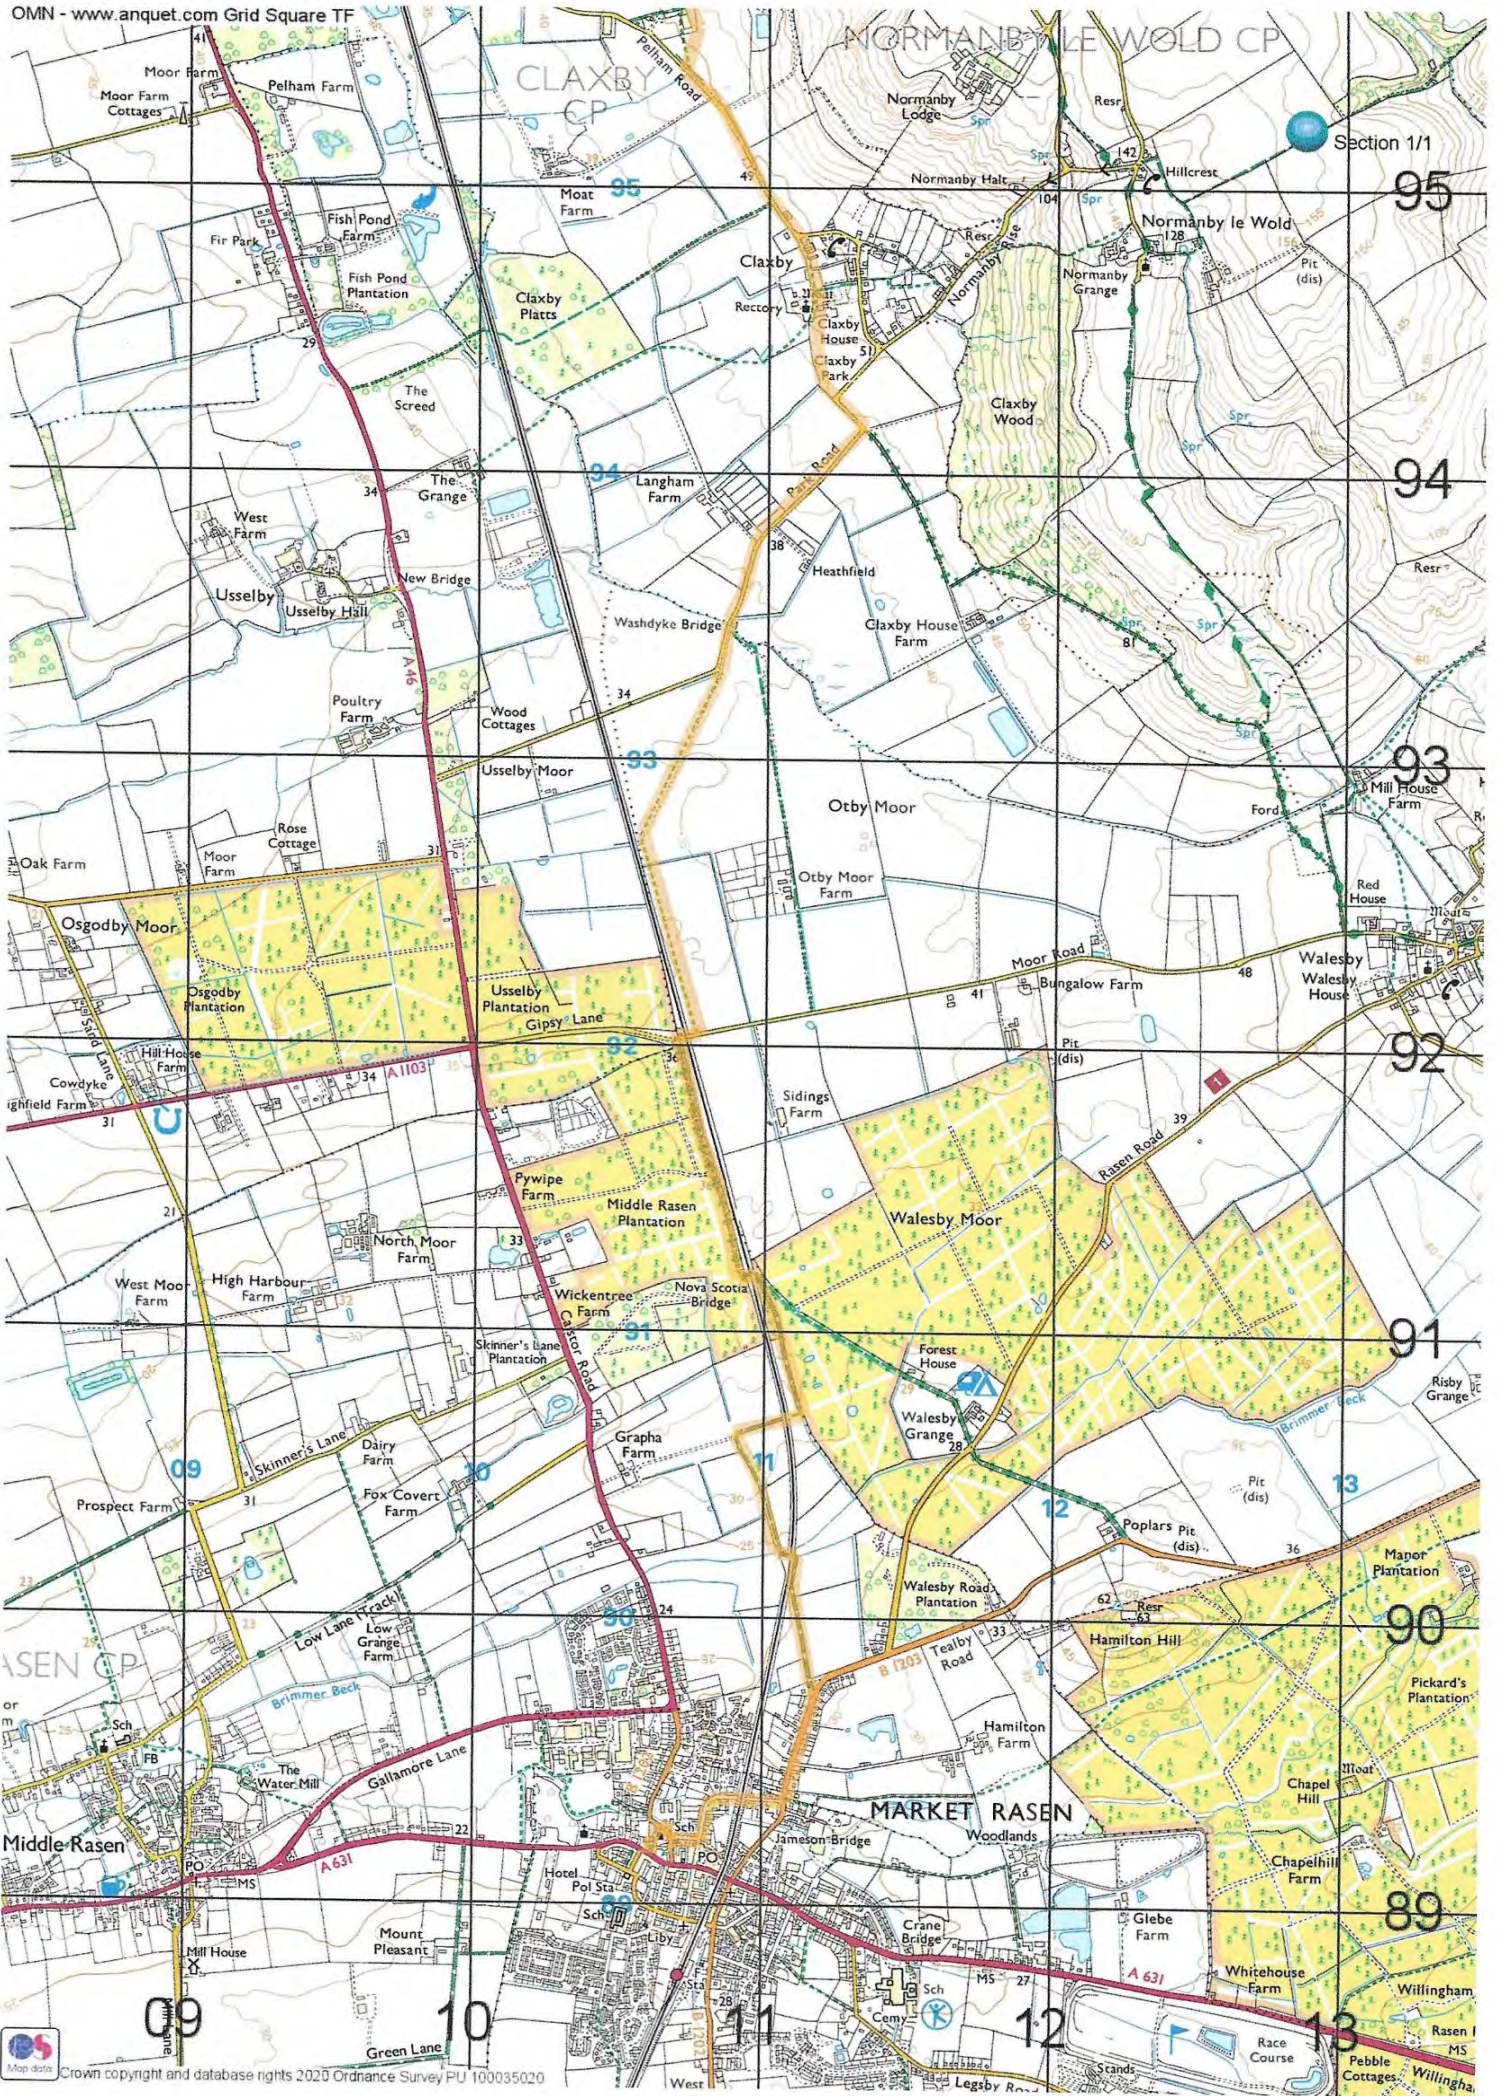

Lindsey Loop Map Section 1/1 Market Rasen to Caistor

OMN - www.anquet.com Grid Square TF

OMN - www.anquet.com Grid squares T:TA B:TF

Lindsey Loop Section 2/1 Caistor to East Ravendale

OMN - www.anquet.com Grid squares T TA B TF

Lindsey Loop Section 3/1 East Ravendale to Louth

OMN - www.anquet.com Grid squares T:TA B:TF

OMN - www.angnet.com Grid squares T:TA B:TF

Lindsey Loop Section 4/1 Louth to Alford

OMN - www.anquet.com Grid Square TF

Lindsey Loop Section 5/1 Alford to Spilsby

OMN - www.anquet.com Grid Square TF

Section 5/2

OMN - www.anquet.com Grid Square TF

Lindsey Loop Section 6/1 Spilsby to Horncastle

Lindsey Loop Section 7/1 Horncastle to Donington on Bain

OMN - www.anquet.com Grid Square TF

Section 7/3

Section 7/3
New Buildings

Lindsey Loop Section 9/1 Donington on Bain to Market Rasen