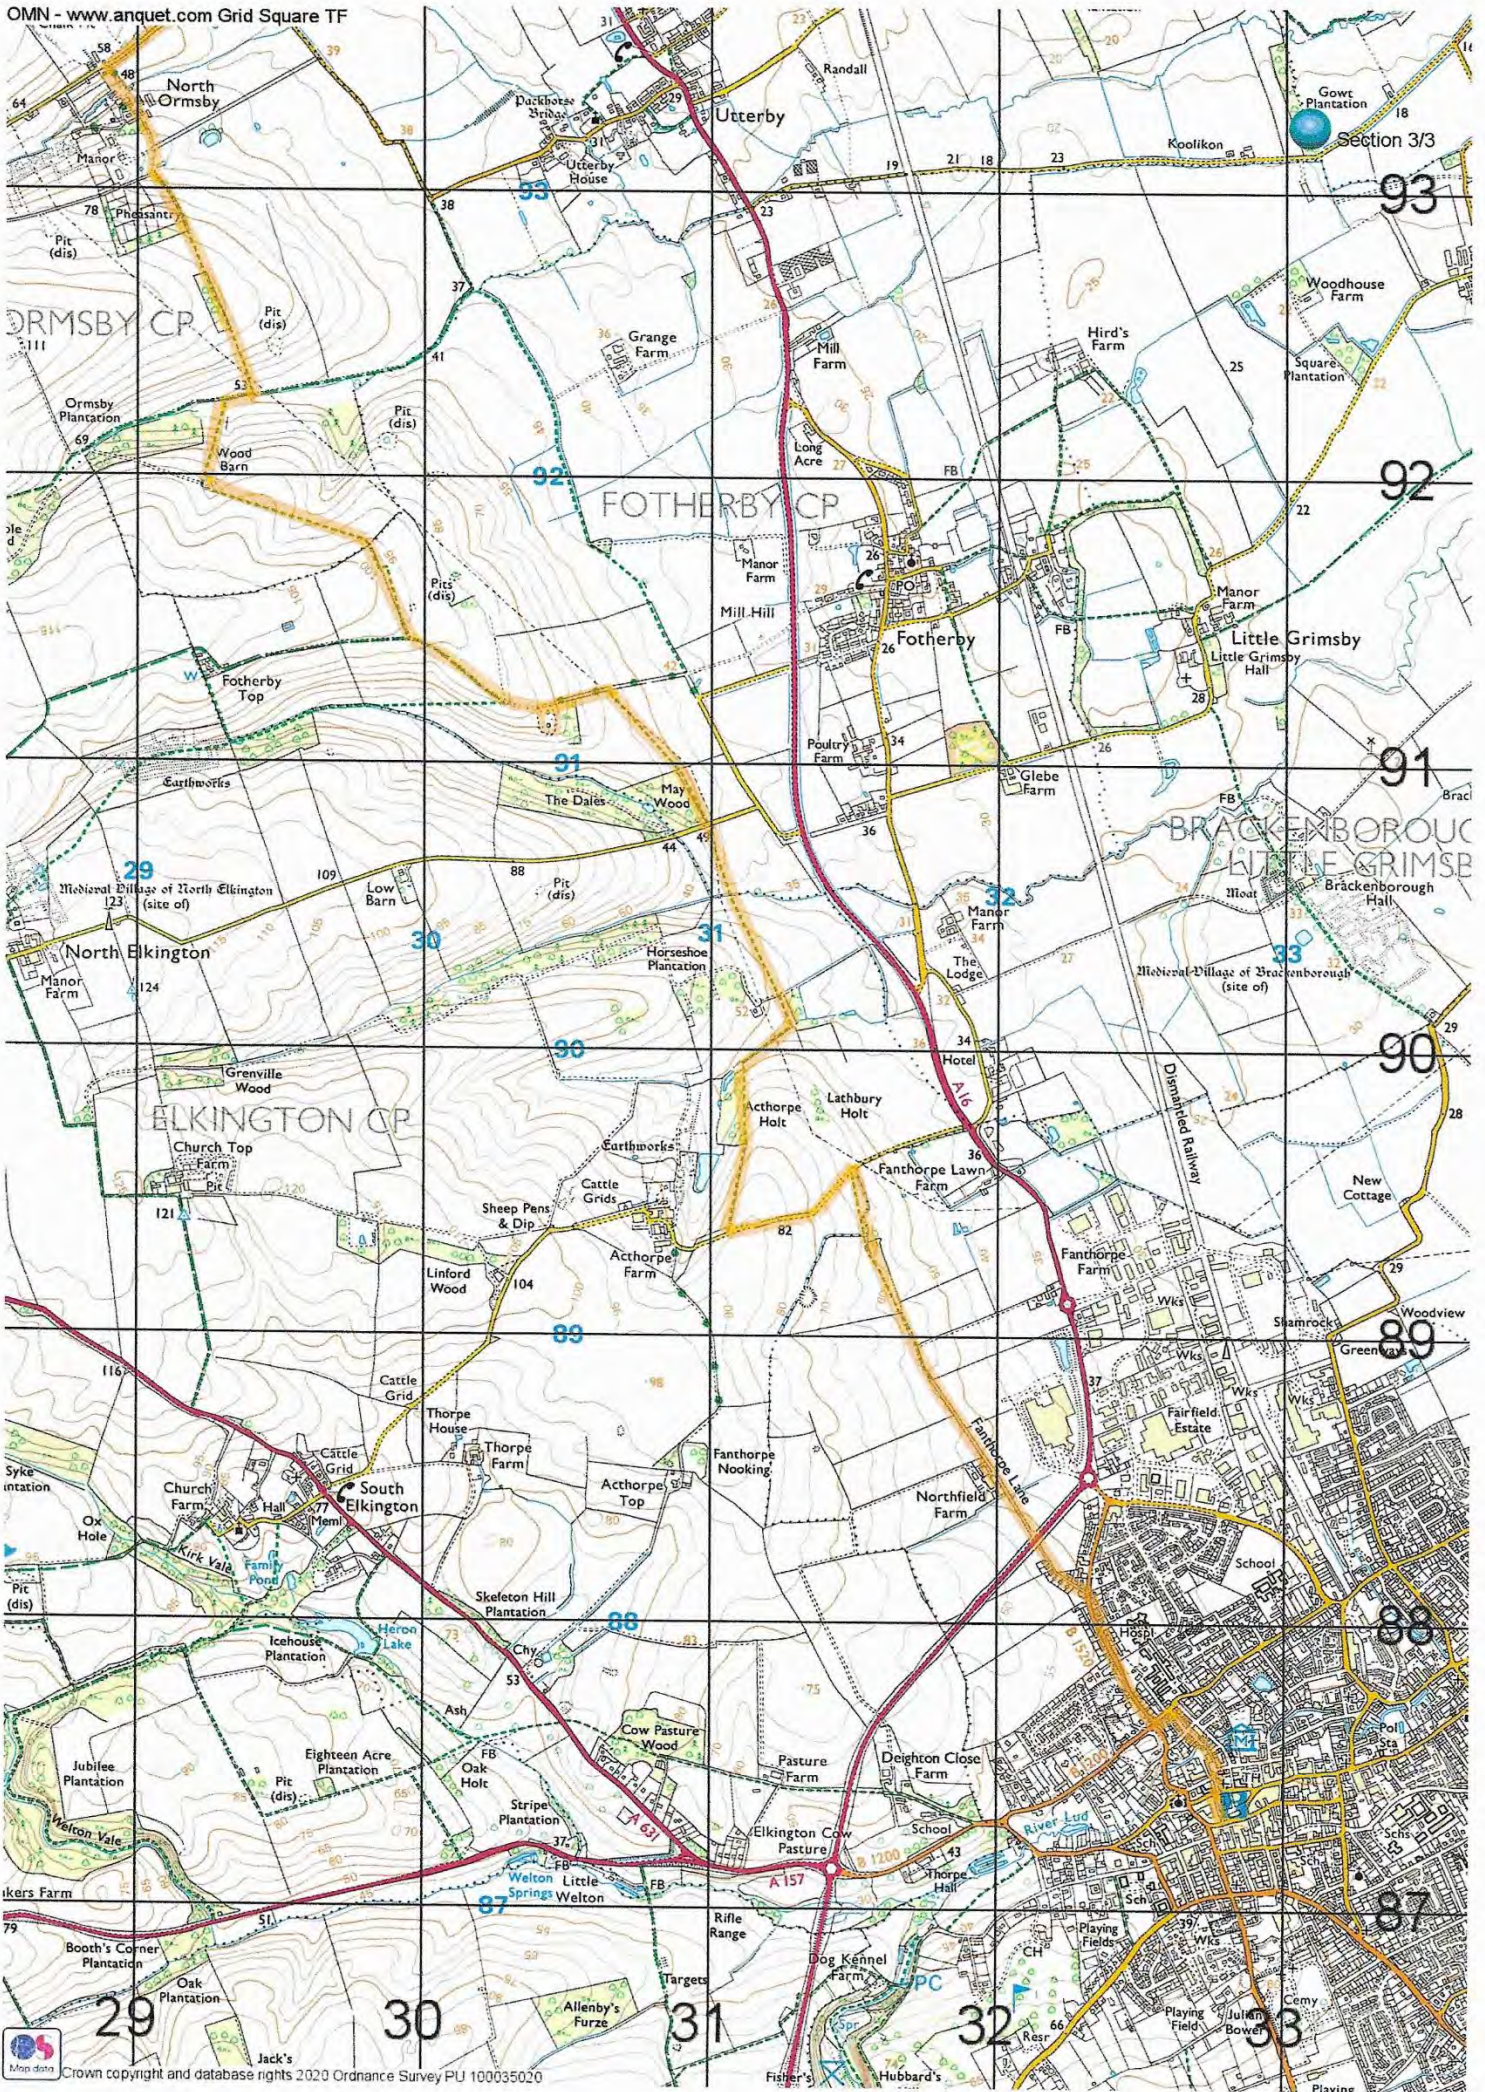

Lindsey Loop Map Section 1/1 Market Rasen to Caistor

OMN - www.anquet.com Grid Square TF

OMN - www.anquet.com Grid squares T:TA B:TF

Lindsey Loop Section 2/1 Caistor to East Ravendale

OMN - www.anquet.com Grid squares T TA B TF

Lindsey Loop Section 3/1 East Ravendale to Louth

OMN - www.anquet.com Grid squares T:TA B:TF

OMN - www.angnet.com Grid squares T:TA B:TF

Lindsey Loop Section 4/1 Louth to Alford

OMN - www.anquet.com Grid Square TF

Lindsey Loop Section 5/1 Alford to Spilsby

OMN - www.anquet.com Grid Square TF

Section 5/2

OMN - www.anquet.com Grid Square TF

Lindsey Loop Section 6/1 Spilsby to Horncastle

Lindsey Loop Section 7/1 Horncastle to Donington on Bain

OMN - www.anquet.com Grid Square TF

Section 7/3

Section 7/3
New Buildings

Lindsey Loop Section 9/1 Donington on Bain to Market Rasen