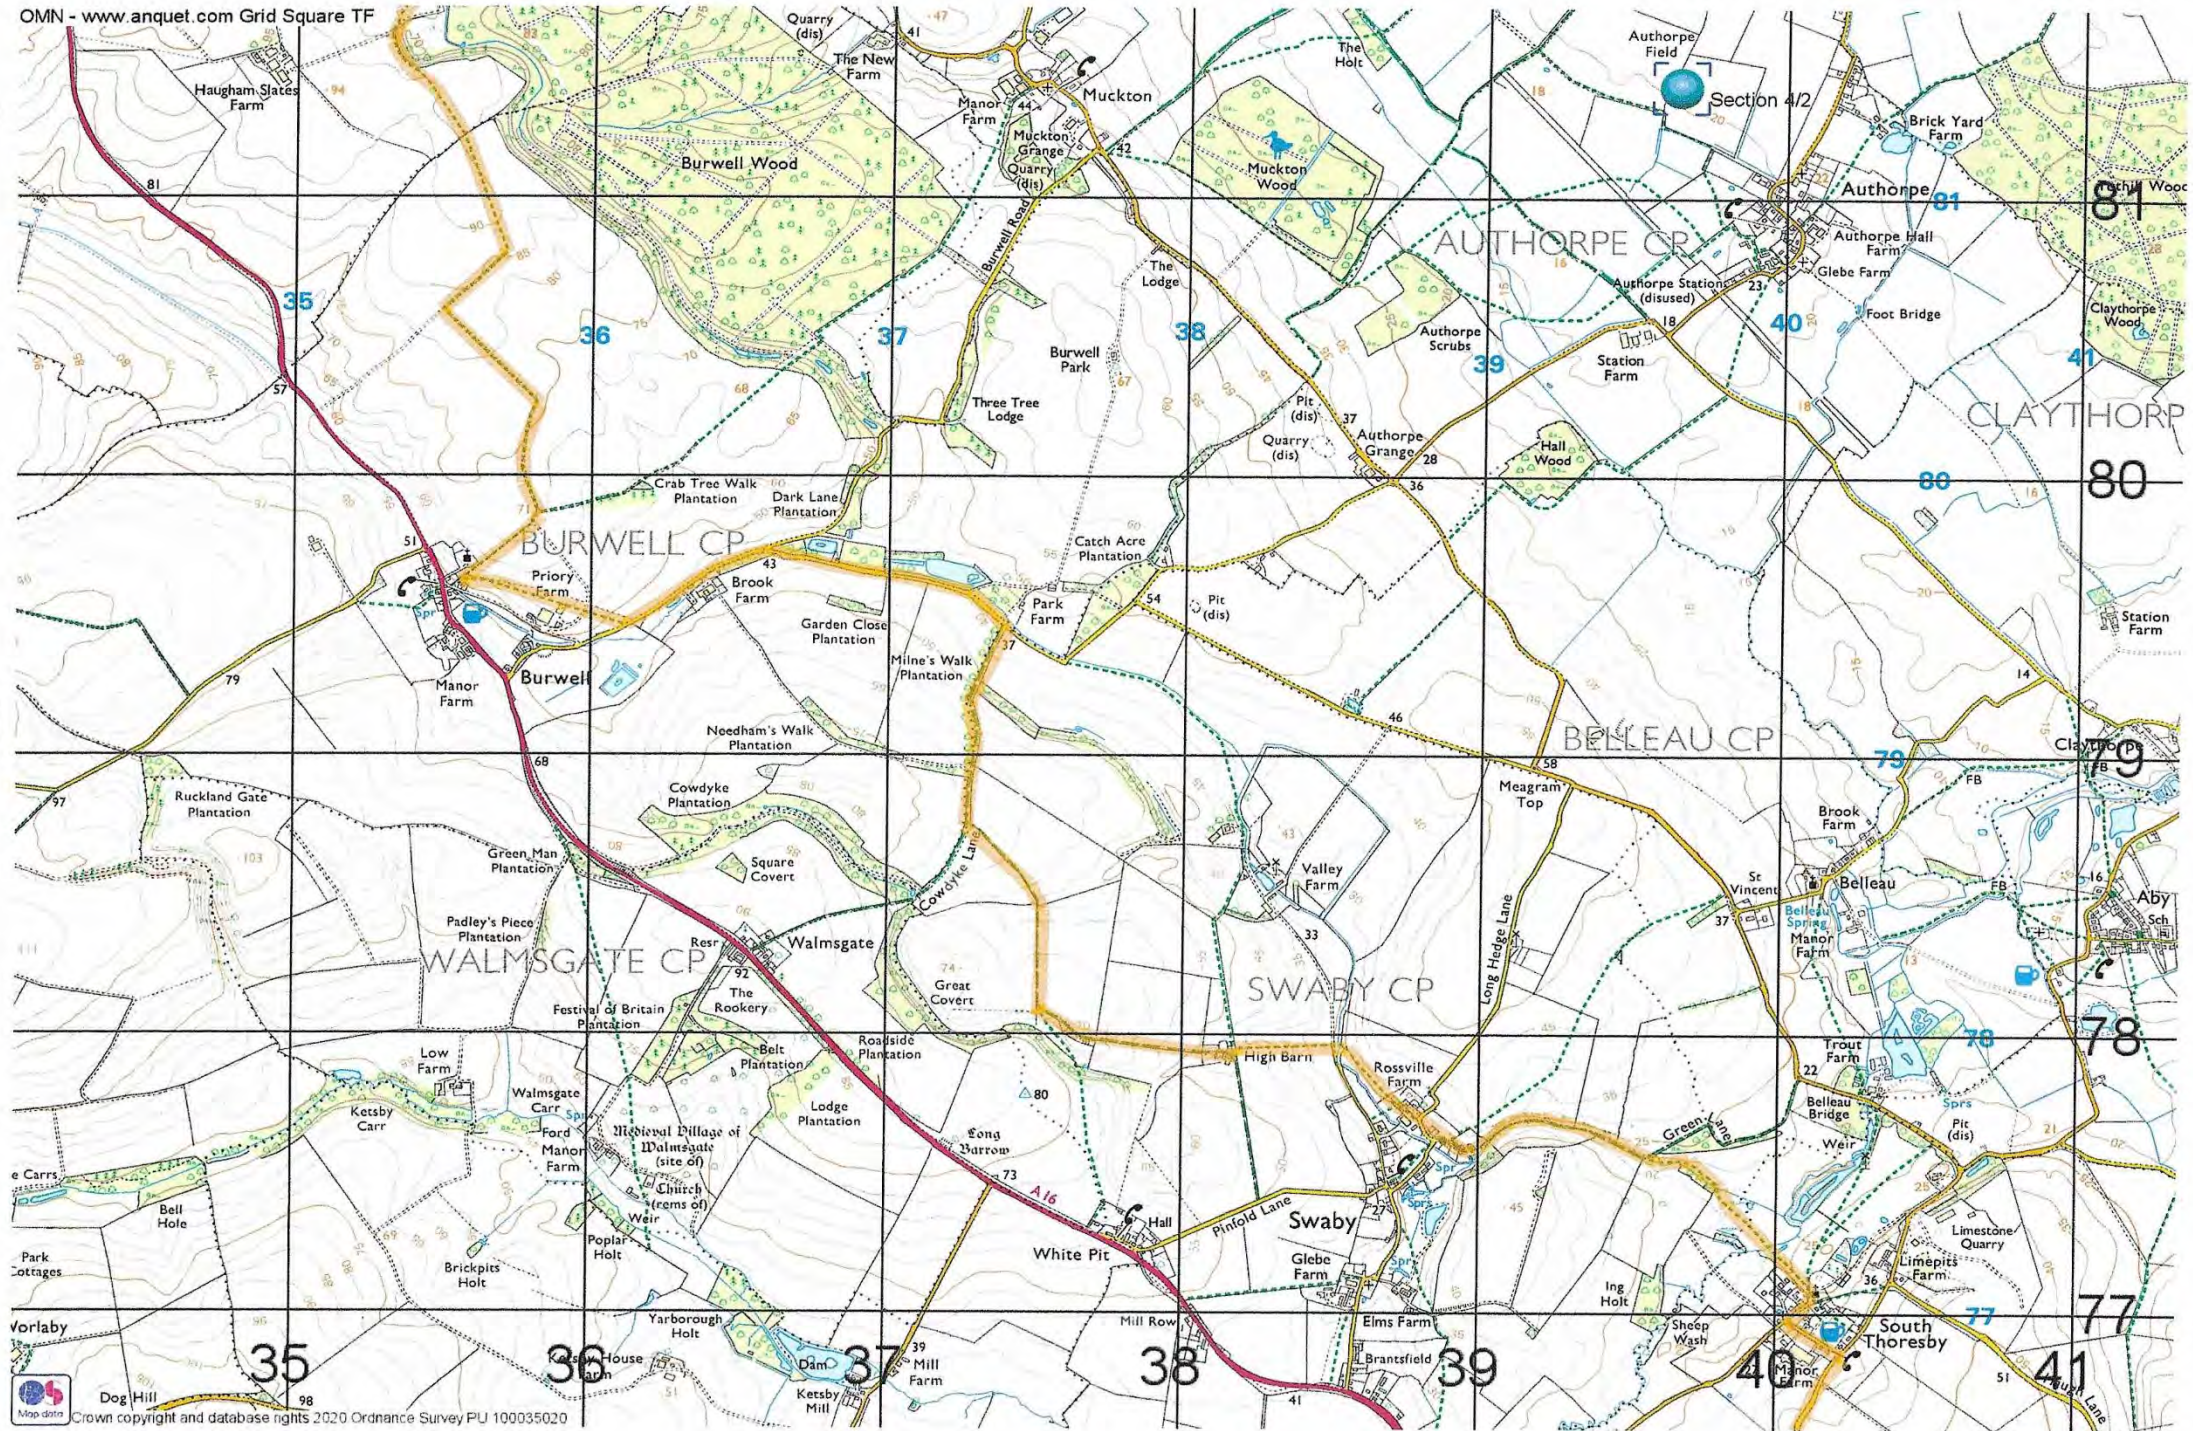

Lindsey Loop Map Section 1/1 Market Rasen to Caistor

OMN - www.anquet.com Grid Square TF

OMN - www.anquet.com Grid squares T:TA B:TF

Lindsey Loop Section 2/1 Caistor to East Ravendale

OMN - www.anquet.com Grid squares T TA B TF

Lindsey Loop Section 3/1 East Ravendale to Louth

OMN - www.anquet.com Grid squares T:TA B:TF

OMN - www.angnet.com Grid squares T:TA B:TF

Lindsey Loop Section 4/1 Louth to Alford

OMN - www.anquet.com Grid Square TF

Lindsey Loop Section 5/1 Alford to Spilsby

OMN - www.anquet.com Grid Square TF

Section 5/2

OMN - www.anquet.com Grid Square TF

Lindsey Loop Section 6/1 Spilsby to Horncastle

Lindsey Loop Section 7/1 Horncastle to Donington on Bain

OMN - www.anquet.com Grid Square TF

Section 7/3

Section 7/3
New Buildings

Lindsey Loop Section 9/1 Donington on Bain to Market Rasen